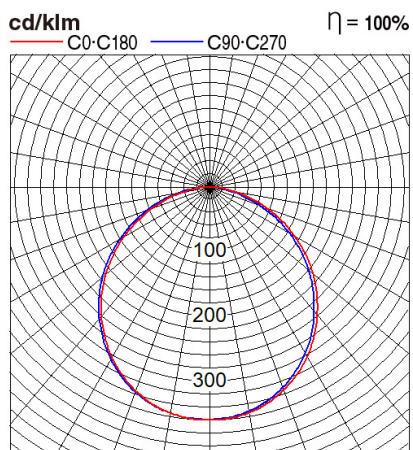

### Dimension and Materials

### Photometric Chart

Ref. No.	
Type of Luminaire	Baselight
	Linear in Duct
	Track Panel Light
Set Model No.	<b>NNV70481WE1A</b>
Type of Light Source	LED
Power Input	24W
System Lumen Output	2500 lm
System Efficacy	104 lm/W
Power Voltage	220-240V
Power Factor	0.9
Lifetime	50000H(L70)
CCT	5000K
CRI	80
SDCM	<3
Input Frequency	50/60Hz
Dimming	non-Dimmable
Dimming Range	
UGR	
Glare Cut Angle	
Beam Angle	
Rotation Angle	
Tilt Angle	
IP code	20
IK code	
Ambient Temperature Range	5 - 35°C
Surge Protection	
Classification of Luminaires	Class I
THDi	
Effective Projected Area	
Driver	External
Cut Out Size	
Dimensions	268mm*115mm
Weight	1.29 kg
Body	ADC(White)
Reflector	
Diffuser	PC(White)
Trim	
Casing	
Country of Origin	China
Brand	Panasonic
Remarks	White