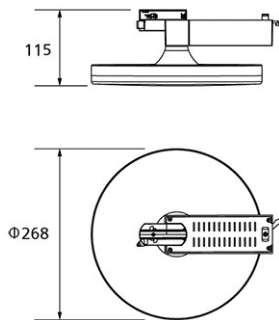

### Dimension and Materials

### Photometric Chart

Ref. No.	
Type of Luminaire	Baselight
	Linear in Duct
	Track Panel Light
Set Model No.	<b>NNV70481WE1A</b>
Type of Light Source	LED
Power Input	24W
System Lumen Output	2500 lm
System Efficacy	104 lm/W
Power Voltage	220-240V
Power Factor	0.9
Lifetime	50000H(L70)
CCT	5000K
CRI	80
SDCM	<3
Input Frequency	50/60Hz
Dimming	non-Dimmable
Dimming Range	
UGR	
Glare Cut Angle	
Beam Angle	
Rotation Angle	
Tilt Angle	
IP code	20
IK code	
Ambient Temperature Range	5 - 35°C
Surge Protection	
Classification of Luminaires	Class I
THDi	
Effective Projected Area	
Driver	External
Cut Out Size	
Dimensions	268mm*115mm
Weight	1.29 kg
Body	ADC(White)
Reflector	
Diffuser	PC(White)
Trim	
Casing	
Country of Origin	China
Brand	Panasonic
Remarks	White