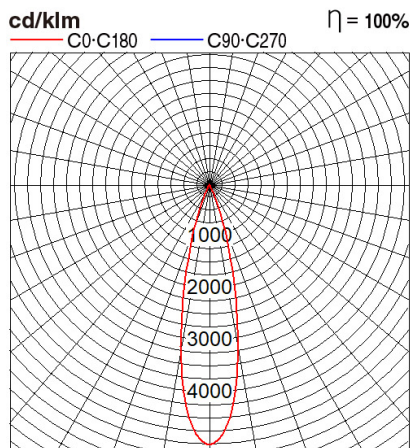

Panasonic

Certificates & Standards

RoHs

Dimension and Materials

Photometric Chart

Ref. No.	
Type of Luminaire	Downlight
	Soft Glare DL
	Soft Glare DL
Set Model No.	NNV70657WE1A
Type of Light Source	LED
Power Input	20W
System Lumen Output	1800 lm
System Efficacy	90 lm/W
Power Voltage	220-240V
Power Factor	0.95
Lifetime	50000H(L70)
CCT	3000K
CRI	80
SDCM	<3
Input Frequency	50/60Hz
Dimming	non-Dimmable
Dimming Range	
UGR	
Glare Cut Angle	30deg.
Beam Angle	24deg.
Rotation Angle	
Tilt Angle	
IP code	20
IK code	
Ambient Temperature Range	5 - 35°C
Surge Protection	
Classification of Luminaires	Class II
THDi	<10%
Effective Projected Area	
Driver	External
Cut Out Size	100mm
Dimensions	113mm*111mm
Weight	0.42 kg
Body	ADC(Black)
Reflector	PC(White)
Diffuser	PC(Transparent)
Trim	ADC(White)
Casing	
Country of Origin	China
Brand	Panasonic
Remarks	