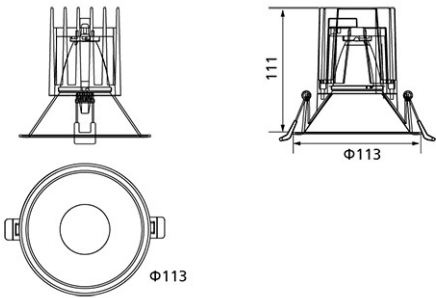

Panasonic

Certificates & Standards

RoHs

Dimension and Materials

Photometric Chart

Ref. No.	
Type of Luminaire	Downlight
	Soft Glare DL
	Soft Glare DL
Set Model No.	NNV70657WE1A
Type of Light Source	LED
Power Input	20W
System Lumen Output	1800 lm
System Efficacy	90 lm/W
Power Voltage	220-240V
Power Factor	0.95
Lifetime	50000H(L70)
CCT	3000K
CRI	80
SDCM	<3
Input Frequency	50/60Hz
Dimming	non-Dimmable
Dimming Range	
UGR	
Glare Cut Angle	30deg.
Beam Angle	24deg.
Rotation Angle	
Tilt Angle	
IP code	20
IK code	
Ambient Temperature Range	5 - 35°C
Surge Protection	
Classification of Luminaires	Class II
THDi	<10%
Effective Projected Area	
Driver	External
Cut Out Size	100mm
Dimensions	113mm*111mm
Weight	0.42 kg
Body	ADC(Black)
Reflector	PC(White)
Diffuser	PC(Transparent)
Trim	ADC(White)
Casing	
Country of Origin	China
Brand	Panasonic
Remarks	