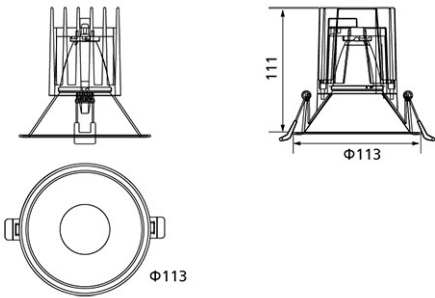

## Dimension and Materials

## Photometric Chart

Ref. No.	
Type of Luminaire	Downlight
	Soft Glare DL
	Soft Glare DL
Set Model No.	<b>NNV70672WE1A</b>
Type of Light Source	LED
Power Input	20W
System Lumen Output	1900 lm
System Efficacy	95 lm/W
Power Voltage	220-240V
Power Factor	0.95
Lifetime	50000H(L70)
CCT	3000K
CRI	80
SDCM	<3
Input Frequency	50/60Hz
Dimming	non-Dimmable
Dimming Range	
UGR	
Glare Cut Angle	30deg.
Beam Angle	36deg.
Rotation Angle	
Tilt Angle	
IP code	20
IK code	
Ambient Temperature Range	5 - 35°C
Surge Protection	
Classification of Luminaires	Class II
THDi	<10%
Effective Projected Area	
Driver	External
Cut Out Size	100mm
Dimensions	113mm*111mm
Weight	0.42 kg
Body	ADC(Black)
Reflector	PC(White)
Diffuser	PC(Transparent)
Trim	ADC(White)
Casing	
Country of Origin	China
Brand	Panasonic
Remarks	