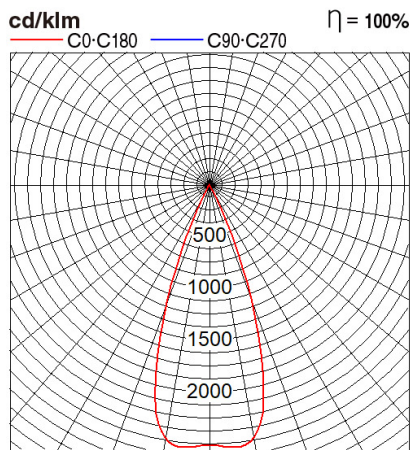

## Dimension and Materials

## Photometric Chart

Ref. No.	
Type of Luminaire	Downlight
	Soft Glare DL
	Soft Glare DL
Set Model No.	<b>NNV70672WE1A</b>
Type of Light Source	LED
Power Input	20W
System Lumen Output	1900 lm
System Efficacy	95 lm/W
Power Voltage	220-240V
Power Factor	0.95
Lifetime	50000H(L70)
CCT	3000K
CRI	80
SDCM	<3
Input Frequency	50/60Hz
Dimming	non-Dimmable
Dimming Range	
UGR	
Glare Cut Angle	30deg.
Beam Angle	36deg.
Rotation Angle	
Tilt Angle	
IP code	20
IK code	
Ambient Temperature Range	5 - 35°C
Surge Protection	
Classification of Luminaires	Class II
THDi	<10%
Effective Projected Area	
Driver	External
Cut Out Size	100mm
Dimensions	113mm*111mm
Weight	0.42 kg
Body	ADC(Black)
Reflector	PC(White)
Diffuser	PC(Transparent)
Trim	ADC(White)
Casing	
Country of Origin	China
Brand	Panasonic
Remarks	