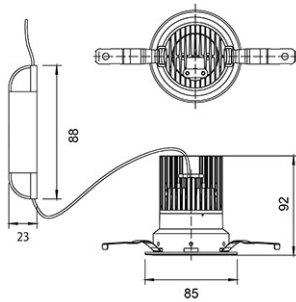

## Dimension and Materials

## Photometric Chart

Ref. No.	
Type of Luminaire	Downlight Glareless DL Ex-H
Set Model No.	<b>NNV71601WE1A</b>
Type of Light Source	LED
Power Input	6.5W
System Lumen Output	440 lm
System Efficacy	68 lm/W
Power Voltage	220V
Power Factor	0.9
Lifetime	50000H(L70)
CCT	2700K
CRI	90
SDCM	<5
Input Frequency	50/60Hz
Dimming	non-Dimmable
Dimming Range	
UGR	
Glare Cut Angle	
Beam Angle	24deg.
Rotation Angle	
Tilt Angle	
IP code	20
IK code	
Ambient Temperature Range	5 - 35°C
Surge Protection	
Classification of Luminaires	Class II
THDi	
Effective Projected Area	
Driver	External
Cut Out Size	75mm
Dimensions	85mm*92mm
Weight	2.5 kg
Body	ADC(White)
Reflector	Aluminum
Diffuser	PMMA(Transparent)
Trim	ADC(White)
Casing	
Country of Origin	China
Brand	Panasonic
Remarks	