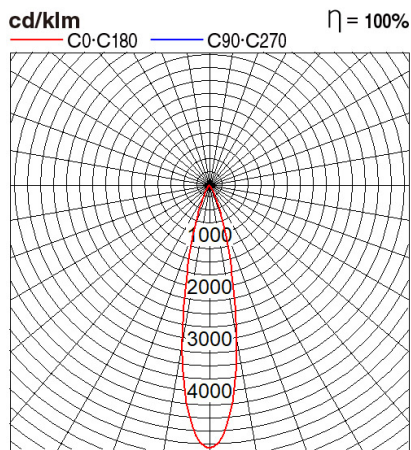

## Dimension and Materials

## Photometric Chart

Ref. No.	
Type of Luminaire	Downlight Glareless DL Ex-H
Set Model No.	<b>NNV71601WE1A</b>
Type of Light Source	LED
Power Input	6.5W
System Lumen Output	440 lm
System Efficacy	68 lm/W
Power Voltage	220V
Power Factor	0.9
Lifetime	50000H(L70)
CCT	2700K
CRI	90
SDCM	<5
Input Frequency	50/60Hz
Dimming	non-Dimmable
Dimming Range	
UGR	
Glare Cut Angle	
Beam Angle	24deg.
Rotation Angle	
Tilt Angle	
IP code	20
IK code	
Ambient Temperature Range	5 - 35°C
Surge Protection	
Classification of Luminaires	Class II
THDi	
Effective Projected Area	
Driver	External
Cut Out Size	75mm
Dimensions	85mm*92mm
Weight	2.5 kg
Body	ADC(White)
Reflector	Aluminum
Diffuser	PMMA(Transparent)
Trim	ADC(White)
Casing	
Country of Origin	China
Brand	Panasonic
Remarks	