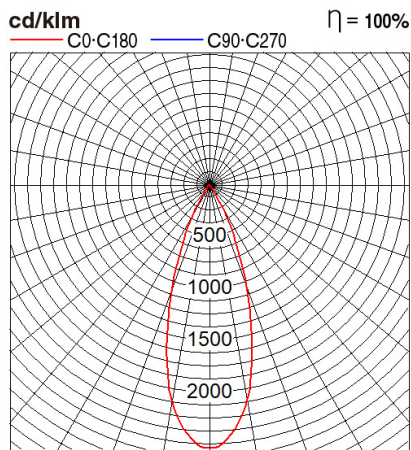

## Dimension and Materials

## Photometric Chart

Ref. No.	
Type of Luminaire	Downlight Glareless DL Ex-H
Set Model No.	<b>NNV71602WE1A</b>
Type of Light Source	LED
Power Input	6.5W
System Lumen Output	525 lm
System Efficacy	81 lm/W
Power Voltage	220V
Power Factor	0.9
Lifetime	50000H(L70)
CCT	2700K
CRI	90
SDCM	<5
Input Frequency	50/60Hz
Dimming	non-Dimmable
Dimming Range	
UGR	
Glare Cut Angle	
Beam Angle	36deg.
Rotation Angle	
Tilt Angle	
IP code	20
IK code	
Ambient Temperature Range	5 - 35°C
Surge Protection	
Classification of Luminaires	Class II
THDi	
Effective Projected Area	
Driver	External
Cut Out Size	75mm
Dimensions	85mm*92mm
Weight	2.5 kg
Body	ADC(White)
Reflector	Aluminum
Diffuser	PMMA(Transparent)
Trim	ADC(White)
Casing	
Country of Origin	China
Brand	Panasonic
Remarks	