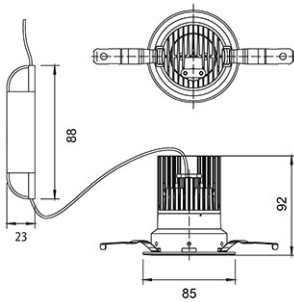

## Dimension and Materials

## Photometric Chart

Ref. No.	
Type of Luminaire	Downlight Glareless DL Ex-H
Set Model No.	<b>NNV71602WE1A</b>
Type of Light Source	LED
Power Input	6.5W
System Lumen Output	525 lm
System Efficacy	81 lm/W
Power Voltage	220V
Power Factor	0.9
Lifetime	50000H(L70)
CCT	2700K
CRI	90
SDCM	<5
Input Frequency	50/60Hz
Dimming	non-Dimmable
Dimming Range	
UGR	
Glare Cut Angle	
Beam Angle	36deg.
Rotation Angle	
Tilt Angle	
IP code	20
IK code	
Ambient Temperature Range	5 - 35°C
Surge Protection	
Classification of Luminaires	Class II
THDi	
Effective Projected Area	
Driver	External
Cut Out Size	75mm
Dimensions	85mm*92mm
Weight	2.5 kg
Body	ADC(White)
Reflector	Aluminum
Diffuser	PMMA(Transparent)
Trim	ADC(White)
Casing	
Country of Origin	China
Brand	Panasonic
Remarks	