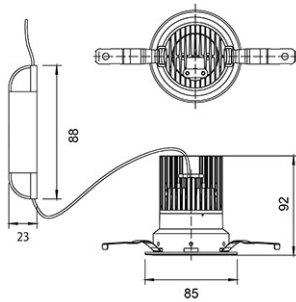

## Dimension and Materials

## Photometric Chart

Ref. No.	
Type of Luminaire	Downlight
	Glareless DL
	Ex-H
Set Model No.	<b>NNV71603WE1A</b>
Type of Light Source	LED
Power Input	6.5W
System Lumen Output	535 lm
System Efficacy	82 lm/W
Power Voltage	220V
Power Factor	0.9
Lifetime	50000H(L70)
CCT	2700K
CRI	90
SDCM	<5
Input Frequency	50/60Hz
Dimming	non-Dimmable
Dimming Range	
UGR	
Glare Cut Angle	
Beam Angle	60deg.
Rotation Angle	
Tilt Angle	
IP code	20
IK code	
Ambient Temperature Range	5 - 35°C
Surge Protection	
Classification of Luminaires	Class II
THDi	
Effective Projected Area	
Driver	External
Cut Out Size	75mm
Dimensions	85mm*92mm
Weight	2.5 kg
Body	ADC(White)
Reflector	Aluminum
Diffuser	PMMA(Transparent)
Trim	ADC(White)
Casing	
Country of Origin	China
Brand	Panasonic
Remarks	