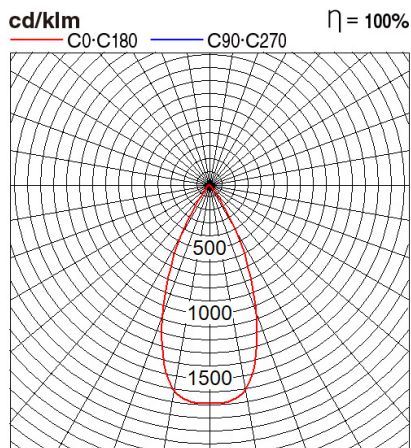

## Dimension and Materials

## Photometric Chart

Ref. No.	
Type of Luminaire	Downlight
	Glareless DL
	Ex-H
Set Model No.	<b>NNV71603WE1A</b>
Type of Light Source	LED
Power Input	6.5W
System Lumen Output	535 lm
System Efficacy	82 lm/W
Power Voltage	220V
Power Factor	0.9
Lifetime	50000H(L70)
CCT	2700K
CRI	90
SDCM	<5
Input Frequency	50/60Hz
Dimming	non-Dimmable
Dimming Range	
UGR	
Glare Cut Angle	
Beam Angle	60deg.
Rotation Angle	
Tilt Angle	
IP code	20
IK code	
Ambient Temperature Range	5 - 35°C
Surge Protection	
Classification of Luminaires	Class II
THDi	
Effective Projected Area	
Driver	External
Cut Out Size	75mm
Dimensions	85mm*92mm
Weight	2.5 kg
Body	ADC(White)
Reflector	Aluminum
Diffuser	PMMA(Transparent)
Trim	ADC(White)
Casing	
Country of Origin	China
Brand	Panasonic
Remarks	