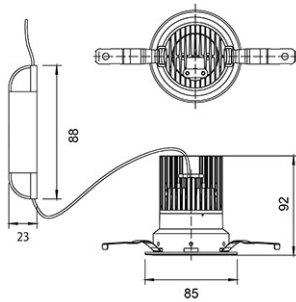

Panasonic

Certificates & Standards

RoHS

Dimension and Materials

Photometric Chart

Ref. No.	
Type of Luminaire	Downlight Glareless DL Ex-H
Set Model No.	NNV71604WE1A
Type of Light Source	LED
Power Input	8W
System Lumen Output	570 lm
System Efficacy	71 lm/W
Power Voltage	220V
Power Factor	0.9
Lifetime	50000H(L70)
CCT	2700K
CRI	90
SDCM	<5
Input Frequency	50/60Hz
Dimming	non-Dimmable
Dimming Range	
UGR	
Glare Cut Angle	
Beam Angle	24deg.
Rotation Angle	
Tilt Angle	
IP code	20
IK code	
Ambient Temperature Range	5 - 35°C
Surge Protection	
Classification of Luminaires	Class II
THDi	
Effective Projected Area	
Driver	External
Cut Out Size	75mm
Dimensions	85mm*92mm
Weight	2.5 kg
Body	ADC(White)
Reflector	Aluminum
Diffuser	PMMA(Transparent)
Trim	ADC(White)
Casing	
Country of Origin	China
Brand	Panasonic
Remarks	