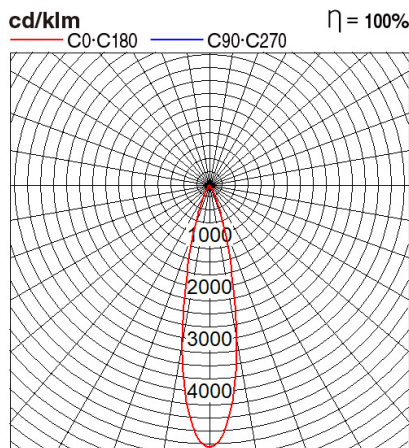

Panasonic

Certificates & Standards

RoHS

Dimension and Materials

Photometric Chart

Ref. No.	
Type of Luminaire	Downlight Glareless DL Ex-H
Set Model No.	NNV71604WE1A
Type of Light Source	LED
Power Input	8W
System Lumen Output	570 lm
System Efficacy	71 lm/W
Power Voltage	220V
Power Factor	0.9
Lifetime	50000H(L70)
CCT	2700K
CRI	90
SDCM	<5
Input Frequency	50/60Hz
Dimming	non-Dimmable
Dimming Range	
UGR	
Glare Cut Angle	
Beam Angle	24deg.
Rotation Angle	
Tilt Angle	
IP code	20
IK code	
Ambient Temperature Range	5 - 35°C
Surge Protection	
Classification of Luminaires	Class II
THDi	
Effective Projected Area	
Driver	External
Cut Out Size	75mm
Dimensions	85mm*92mm
Weight	2.5 kg
Body	ADC(White)
Reflector	Aluminum
Diffuser	PMMA(Transparent)
Trim	ADC(White)
Casing	
Country of Origin	China
Brand	Panasonic
Remarks	