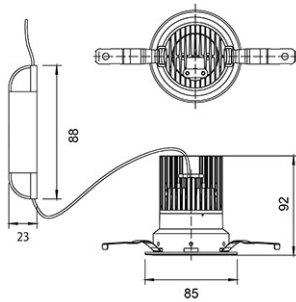

## Dimension and Materials

## Photometric Chart

Ref. No.	
Type of Luminaire	Downlight
	Glareless DL
	Ex-H
Set Model No.	<b>NNV71605WE1A</b>
Type of Light Source	LED
Power Input	8W
System Lumen Output	680 lm
System Efficacy	85 lm/W
Power Voltage	220V
Power Factor	0.9
Lifetime	50000H(L70)
CCT	2700K
CRI	90
SDCM	<5
Input Frequency	50/60Hz
Dimming	non-Dimmable
Dimming Range	
UGR	
Glare Cut Angle	
Beam Angle	36deg.
Rotation Angle	
Tilt Angle	
IP code	20
IK code	
Ambient Temperature Range	5 - 35°C
Surge Protection	
Classification of Luminaires	Class II
THDi	
Effective Projected Area	
Driver	External
Cut Out Size	75mm
Dimensions	85mm*92mm
Weight	2.5 kg
Body	ADC(White)
Reflector	Aluminum
Diffuser	PMMA(Transparent)
Trim	ADC(White)
Casing	
Country of Origin	China
Brand	Panasonic
Remarks	