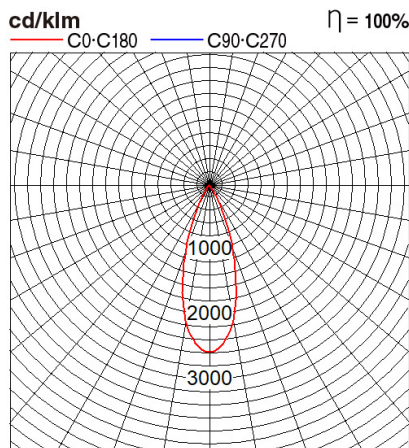

## Dimension and Materials

## Photometric Chart

Ref. No.	
Type of Luminaire	Downlight
	Glareless DL
	Ex-H
Set Model No.	<b>NNV71605WE1A</b>
Type of Light Source	LED
Power Input	8W
System Lumen Output	680 lm
System Efficacy	85 lm/W
Power Voltage	220V
Power Factor	0.9
Lifetime	50000H(L70)
CCT	2700K
CRI	90
SDCM	<5
Input Frequency	50/60Hz
Dimming	non-Dimmable
Dimming Range	
UGR	
Glare Cut Angle	
Beam Angle	36deg.
Rotation Angle	
Tilt Angle	
IP code	20
IK code	
Ambient Temperature Range	5 - 35°C
Surge Protection	
Classification of Luminaires	Class II
THDi	
Effective Projected Area	
Driver	External
Cut Out Size	75mm
Dimensions	85mm*92mm
Weight	2.5 kg
Body	ADC(White)
Reflector	Aluminum
Diffuser	PMMA(Transparent)
Trim	ADC(White)
Casing	
Country of Origin	China
Brand	Panasonic
Remarks	