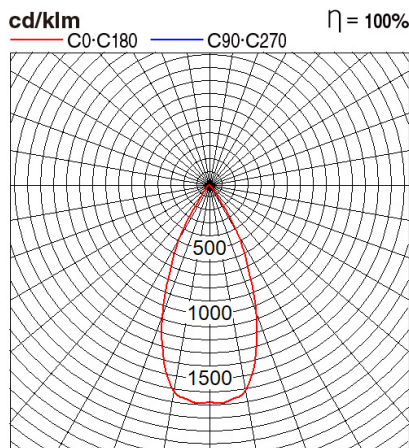

Panasonic

Certificates & Standards

RoHs

Dimension and Materials

Photometric Chart

Ref. No.	
Type of Luminaire	Downlight Glareless DL Ex-H
Set Model No.	NNV71606WE1A
Type of Light Source	LED
Power Input	8W
System Lumen Output	690 lm
System Efficacy	86 lm/W
Power Voltage	220V
Power Factor	0.9
Lifetime	50000H(L70)
CCT	2700K
CRI	90
SDCM	<5
Input Frequency	50/60Hz
Dimming	non-Dimmable
Dimming Range	
UGR	
Glare Cut Angle	
Beam Angle	60deg.
Rotation Angle	
Tilt Angle	
IP code	20
IK code	
Ambient Temperature Range	5 - 35°C
Surge Protection	
Classification of Luminaires	Class II
THDi	
Effective Projected Area	
Driver	External
Cut Out Size	75mm
Dimensions	85mm*92mm
Weight	2.5 kg
Body	ADC(White)
Reflector	Aluminum
Diffuser	PMMA(Transparent)
Trim	ADC(White)
Casing	
Country of Origin	China
Brand	Panasonic
Remarks	