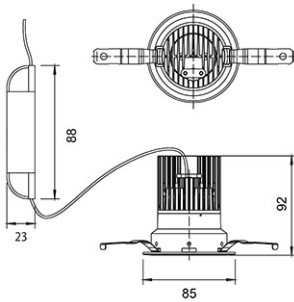

Panasonic

Certificates & Standards

RoHs

Dimension and Materials

Photometric Chart

Ref. No.	
Type of Luminaire	Downlight Glareless DL Ex-H
Set Model No.	NNV71606WE1A
Type of Light Source	LED
Power Input	8W
System Lumen Output	690 lm
System Efficacy	86 lm/W
Power Voltage	220V
Power Factor	0.9
Lifetime	50000H(L70)
CCT	2700K
CRI	90
SDCM	<5
Input Frequency	50/60Hz
Dimming	non-Dimmable
Dimming Range	
UGR	
Glare Cut Angle	
Beam Angle	60deg.
Rotation Angle	
Tilt Angle	
IP code	20
IK code	
Ambient Temperature Range	5 - 35°C
Surge Protection	
Classification of Luminaires	Class II
THDi	
Effective Projected Area	
Driver	External
Cut Out Size	75mm
Dimensions	85mm*92mm
Weight	2.5 kg
Body	ADC(White)
Reflector	Aluminum
Diffuser	PMMA(Transparent)
Trim	ADC(White)
Casing	
Country of Origin	China
Brand	Panasonic
Remarks	