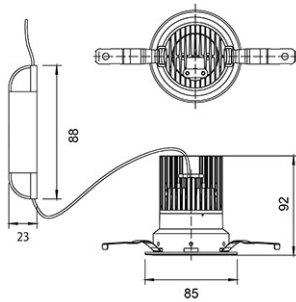

## Dimension and Materials

## Photometric Chart

Ref. No.	
Type of Luminaire	Downlight Glareless DL Ex-H
Set Model No.	<b>NNV71607WE1A</b>
Type of Light Source	LED
Power Input	12W
System Lumen Output	805 lm
System Efficacy	67 lm/W
Power Voltage	220V
Power Factor	0.95
Lifetime	50000H(L70)
CCT	2700K
CRI	90
SDCM	<5
Input Frequency	50/60Hz
Dimming	non-Dimmable
Dimming Range	
UGR	
Glare Cut Angle	
Beam Angle	24deg.
Rotation Angle	
Tilt Angle	
IP code	20
IK code	
Ambient Temperature Range	5 - 35°C
Surge Protection	
Classification of Luminaires	Class II
THDi	
Effective Projected Area	
Driver	External
Cut Out Size	75mm
Dimensions	85mm*92mm
Weight	2.5 kg
Body	ADC(White)
Reflector	Aluminum
Diffuser	PMMA(Transparent)
Trim	ADC(White)
Casing	
Country of Origin	China
Brand	Panasonic
Remarks	