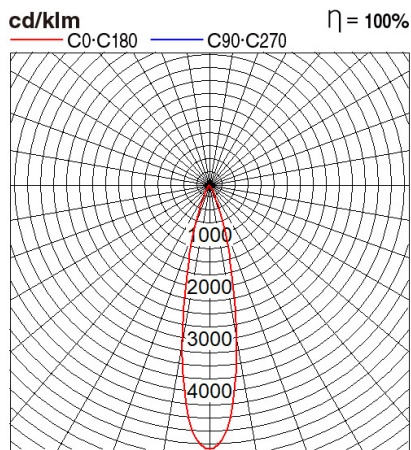

## Dimension and Materials

## Photometric Chart

Ref. No.	
Type of Luminaire	Downlight Glareless DL Ex-H
Set Model No.	<b>NNV71607WE1A</b>
Type of Light Source	LED
Power Input	12W
System Lumen Output	805 lm
System Efficacy	67 lm/W
Power Voltage	220V
Power Factor	0.95
Lifetime	50000H(L70)
CCT	2700K
CRI	90
SDCM	<5
Input Frequency	50/60Hz
Dimming	non-Dimmable
Dimming Range	
UGR	
Glare Cut Angle	
Beam Angle	24deg.
Rotation Angle	
Tilt Angle	
IP code	20
IK code	
Ambient Temperature Range	5 - 35°C
Surge Protection	
Classification of Luminaires	Class II
THDi	
Effective Projected Area	
Driver	External
Cut Out Size	75mm
Dimensions	85mm*92mm
Weight	2.5 kg
Body	ADC(White)
Reflector	Aluminum
Diffuser	PMMA(Transparent)
Trim	ADC(White)
Casing	
Country of Origin	China
Brand	Panasonic
Remarks	