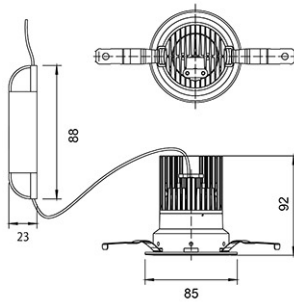

Panasonic

Certificates & Standards

RoHs

Dimension and Materials

Photometric Chart

Ref. No.	
Type of Luminaire	Downlight
	Glareless DL
	Ex-H
Set Model No.	NNV71608WE1A
Type of Light Source	LED
Power Input	12W
System Lumen Output	975 lm
System Efficacy	81 lm/W
Power Voltage	220V
Power Factor	0.95
Lifetime	50000H(L70)
CCT	2700K
CRI	90
SDCM	<5
Input Frequency	50/60Hz
Dimming	non-Dimmable
Dimming Range	
UGR	
Glare Cut Angle	
Beam Angle	36deg.
Rotation Angle	
Tilt Angle	
IP code	20
IK code	
Ambient Temperature Range	5 - 35°C
Surge Protection	
Classification of Luminaires	Class II
THDi	
Effective Projected Area	
Driver	External
Cut Out Size	75mm
Dimensions	85mm*92mm
Weight	2.5 kg
Body	ADC(White)
Reflector	Aluminum
Diffuser	PMMA(Transparent)
Trim	ADC(White)
Casing	
Country of Origin	China
Brand	Panasonic
Remarks	