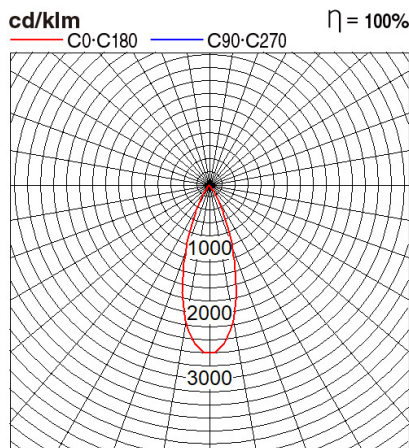

Panasonic

Certificates & Standards

RoHs

Dimension and Materials

Photometric Chart

Ref. No.	
Type of Luminaire	Downlight
	Glareless DL
	Ex-H
Set Model No.	NNV71608WE1A
Type of Light Source	LED
Power Input	12W
System Lumen Output	975 lm
System Efficacy	81 lm/W
Power Voltage	220V
Power Factor	0.95
Lifetime	50000H(L70)
CCT	2700K
CRI	90
SDCM	<5
Input Frequency	50/60Hz
Dimming	non-Dimmable
Dimming Range	
UGR	
Glare Cut Angle	
Beam Angle	36deg.
Rotation Angle	
Tilt Angle	
IP code	20
IK code	
Ambient Temperature Range	5 - 35°C
Surge Protection	
Classification of Luminaires	Class II
THDi	
Effective Projected Area	
Driver	External
Cut Out Size	75mm
Dimensions	85mm*92mm
Weight	2.5 kg
Body	ADC(White)
Reflector	Aluminum
Diffuser	PMMA(Transparent)
Trim	ADC(White)
Casing	
Country of Origin	China
Brand	Panasonic
Remarks	