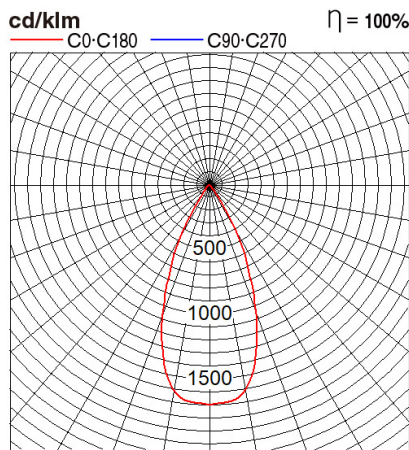

Panasonic

Certificates & Standards

RoHs

Dimension and Materials

Photometric Chart

Ref. No.	
Type of Luminaire	Downlight Glareless DL Ex-H
Set Model No.	NNV71609WE1A
Type of Light Source	LED
Power Input	12W
System Lumen Output	985 lm
System Efficacy	82 lm/W
Power Voltage	220V
Power Factor	0.95
Lifetime	50000H(L70)
CCT	2700K
CRI	90
SDCM	<5
Input Frequency	50/60Hz
Dimming	non-Dimmable
Dimming Range	
UGR	
Glare Cut Angle	
Beam Angle	60deg.
Rotation Angle	
Tilt Angle	
IP code	20
IK code	
Ambient Temperature Range	5 - 35°C
Surge Protection	
Classification of Luminaires	Class II
THDi	
Effective Projected Area	
Driver	External
Cut Out Size	75mm
Dimensions	85mm*92mm
Weight	2.5 kg
Body	ADC(White)
Reflector	Aluminum
Diffuser	PMMA(Transparent)
Trim	ADC(White)
Casing	
Country of Origin	China
Brand	Panasonic
Remarks	