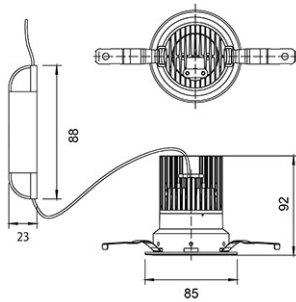

Panasonic

Certificates & Standards

RoHs

Dimension and Materials

Photometric Chart

Ref. No.	
Type of Luminaire	Downlight Glareless DL Ex-H
Set Model No.	NNV71609WE1A
Type of Light Source	LED
Power Input	12W
System Lumen Output	985 lm
System Efficacy	82 lm/W
Power Voltage	220V
Power Factor	0.95
Lifetime	50000H(L70)
CCT	2700K
CRI	90
SDCM	<5
Input Frequency	50/60Hz
Dimming	non-Dimmable
Dimming Range	
UGR	
Glare Cut Angle	
Beam Angle	60deg.
Rotation Angle	
Tilt Angle	
IP code	20
IK code	
Ambient Temperature Range	5 - 35°C
Surge Protection	
Classification of Luminaires	Class II
THDi	
Effective Projected Area	
Driver	External
Cut Out Size	75mm
Dimensions	85mm*92mm
Weight	2.5 kg
Body	ADC(White)
Reflector	Aluminum
Diffuser	PMMA(Transparent)
Trim	ADC(White)
Casing	
Country of Origin	China
Brand	Panasonic
Remarks	