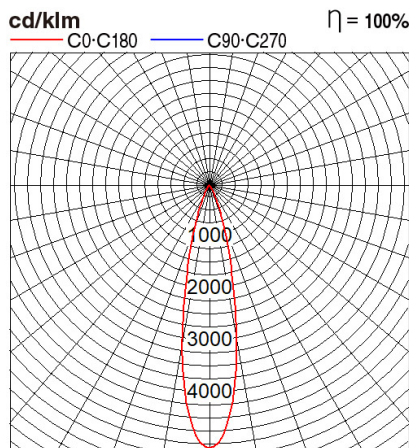

## Dimension and Materials

## Photometric Chart

Ref. No.	
Type of Luminaire	Downlight Glareless DL Ex-H
Set Model No.	<b>NNV71626WE1A</b>
Type of Light Source	LED
Power Input	6.5W
System Lumen Output	465 lm
System Efficacy	72 lm/W
Power Voltage	220V
Power Factor	0.9
Lifetime	50000H(L70)
CCT	3000K
CRI	90
SDCM	<5
Input Frequency	50/60Hz
Dimming	non-Dimmable
Dimming Range	
UGR	
Glare Cut Angle	
Beam Angle	24deg.
Rotation Angle	
Tilt Angle	
IP code	20
IK code	
Ambient Temperature Range	5 - 35°C
Surge Protection	
Classification of Luminaires	Class II
THDi	
Effective Projected Area	
Driver	External
Cut Out Size	75mm
Dimensions	85mm*92mm
Weight	2.5 kg
Body	ADC(White)
Reflector	Aluminum
Diffuser	PMMA(Transparent)
Trim	ADC(White)
Casing	
Country of Origin	China
Brand	Panasonic
Remarks	