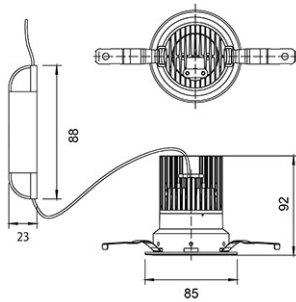

## Dimension and Materials

## Photometric Chart

Ref. No.	
Type of Luminaire	Downlight Glareless DL Ex-H
Set Model No.	<b>NNV71626WE1A</b>
Type of Light Source	LED
Power Input	6.5W
System Lumen Output	465 lm
System Efficacy	72 lm/W
Power Voltage	220V
Power Factor	0.9
Lifetime	50000H(L70)
CCT	3000K
CRI	90
SDCM	<5
Input Frequency	50/60Hz
Dimming	non-Dimmable
Dimming Range	
UGR	
Glare Cut Angle	
Beam Angle	24deg.
Rotation Angle	
Tilt Angle	
IP code	20
IK code	
Ambient Temperature Range	5 - 35°C
Surge Protection	
Classification of Luminaires	Class II
THDi	
Effective Projected Area	
Driver	External
Cut Out Size	75mm
Dimensions	85mm*92mm
Weight	2.5 kg
Body	ADC(White)
Reflector	Aluminum
Diffuser	PMMA(Transparent)
Trim	ADC(White)
Casing	
Country of Origin	China
Brand	Panasonic
Remarks	