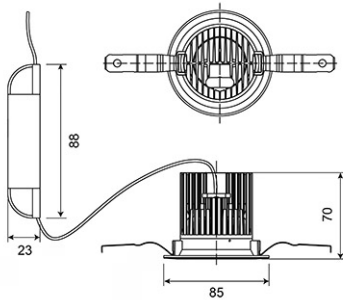

## Dimension and Materials

## Photometric Chart

Ref. No.	
Type of Luminaire	Downlight
	Low Wattage Standard DL (Pro)
	Ex-H
Set Model No.	<b>NNV71707WE1A</b>
Type of Light Source	LED
Power Input	12W
System Lumen Output	1080 lm
System Efficacy	90 lm/W
Power Voltage	220V
Power Factor	0.9
Lifetime	50000H(L70)
CCT	2700K
CRI	90
SDCM	<5
Input Frequency	50/60Hz
Dimming	non-Dimmable
Dimming Range	
UGR	
Glare Cut Angle	
Beam Angle	36deg.
Rotation Angle	
Tilt Angle	
IP code	20
IK code	
Ambient Temperature Range	5 - 35°C
Surge Protection	
Classification of Luminaires	Class II
THDi	
Effective Projected Area	
Driver	External
Cut Out Size	75mm
Dimensions	85mm*70mm
Weight	2.5 kg
Body	ADC(White)
Reflector	
Diffuser	PMMA(Transparent)
Trim	ADC(White)
Casing	
Country of Origin	China
Brand	Panasonic
Remarks	