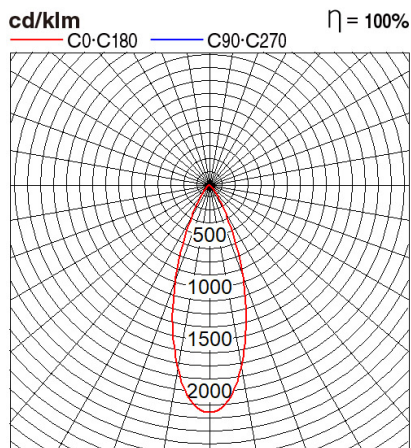

## Dimension and Materials

## Photometric Chart

Ref. No.	
Type of Luminaire	Downlight
	Low Wattage Standard DL (Pro)
	Ex-H
Set Model No.	<b>NNV71707WE1A</b>
Type of Light Source	LED
Power Input	12W
System Lumen Output	1080 lm
System Efficacy	90 lm/W
Power Voltage	220V
Power Factor	0.9
Lifetime	50000H(L70)
CCT	2700K
CRI	90
SDCM	<5
Input Frequency	50/60Hz
Dimming	non-Dimmable
Dimming Range	
UGR	
Glare Cut Angle	
Beam Angle	36deg.
Rotation Angle	
Tilt Angle	
IP code	20
IK code	
Ambient Temperature Range	5 - 35°C
Surge Protection	
Classification of Luminaires	Class II
THDi	
Effective Projected Area	
Driver	External
Cut Out Size	75mm
Dimensions	85mm*70mm
Weight	2.5 kg
Body	ADC(White)
Reflector	
Diffuser	PMMA(Transparent)
Trim	ADC(White)
Casing	
Country of Origin	China
Brand	Panasonic
Remarks	