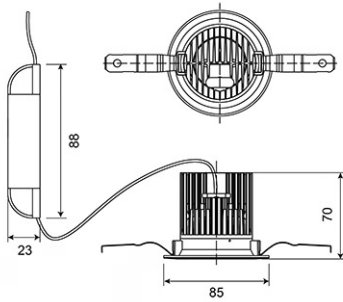

Panasonic

Certificates & Standards

RoHs

Dimension and Materials

Photometric Chart

Ref. No.	
Type of Luminaire	Downlight
	Low Wattage Standard DL (Pro)
	Ex-H
Set Model No.	NNV71708WE1A
Type of Light Source	LED
Power Input	12W
System Lumen Output	1045 lm
System Efficacy	87 lm/W
Power Voltage	220V
Power Factor	0.9
Lifetime	50000H(L70)
CCT	2700K
CRI	90
SDCM	<5
Input Frequency	50/60Hz
Dimming	non-Dimmable
Dimming Range	
UGR	
Glare Cut Angle	
Beam Angle	60deg.
Rotation Angle	
Tilt Angle	
IP code	20
IK code	
Ambient Temperature Range	5 - 35°C
Surge Protection	
Classification of Luminaires	Class II
THDi	
Effective Projected Area	
Driver	External
Cut Out Size	75mm
Dimensions	85mm*70mm
Weight	2.5 kg
Body	ADC(White)
Reflector	
Diffuser	PMMA(Transparent)
Trim	ADC(White)
Casing	
Country of Origin	China
Brand	Panasonic
Remarks	