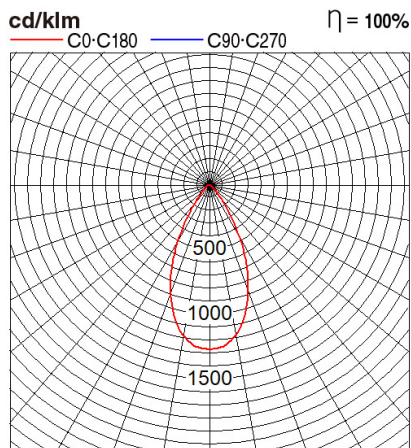

Panasonic

Certificates & Standards

RoHs

Dimension and Materials

Photometric Chart

Ref. No.	
Type of Luminaire	Downlight
	Low Wattage Standard DL (Pro)
	Ex-H
Set Model No.	NNV71708WE1A
Type of Light Source	LED
Power Input	12W
System Lumen Output	1045 lm
System Efficacy	87 lm/W
Power Voltage	220V
Power Factor	0.9
Lifetime	50000H(L70)
CCT	2700K
CRI	90
SDCM	<5
Input Frequency	50/60Hz
Dimming	non-Dimmable
Dimming Range	
UGR	
Glare Cut Angle	
Beam Angle	60deg.
Rotation Angle	
Tilt Angle	
IP code	20
IK code	
Ambient Temperature Range	5 - 35°C
Surge Protection	
Classification of Luminaires	Class II
THDi	
Effective Projected Area	
Driver	External
Cut Out Size	75mm
Dimensions	85mm*70mm
Weight	2.5 kg
Body	ADC(White)
Reflector	
Diffuser	PMMA(Transparent)
Trim	ADC(White)
Casing	
Country of Origin	China
Brand	Panasonic
Remarks	