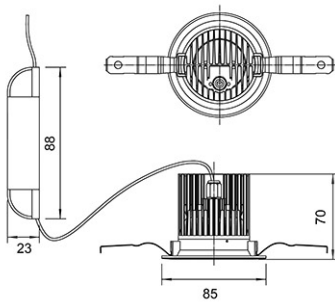

Panasonic

Certificates & Standards

RoHs

Dimension and Materials

Photometric Chart

Ref. No.	
Type of Luminaire	Downlight
	Waterproof DL
	Ex-H IP54
Set Model No.	NNV71828WE1A
Type of Light Source	LED
Power Input	8W
System Lumen Output	750 lm
System Efficacy	94 lm/W
Power Voltage	220V
Power Factor	0.9
Lifetime	50000H(L70)
CCT	3000K
CRI	90
SDCM	<5
Input Frequency	50/60Hz
Dimming	non-Dimmable
Dimming Range	
UGR	
Glare Cut Angle	
Beam Angle	60deg.
Rotation Angle	
Tilt Angle	
IP code	54
IK code	
Ambient Temperature Range	5 - 35°C
Surge Protection	
Classification of Luminaires	Class II
THDi	
Effective Projected Area	
Driver	External
Cut Out Size	75mm
Dimensions	85mm*70mm
Weight	2.5 kg
Body	ADC(White)
Reflector	
Diffuser	PMMA(Transparent)
Trim	ADC(White)
Casing	
Country of Origin	China
Brand	Panasonic
Remarks	