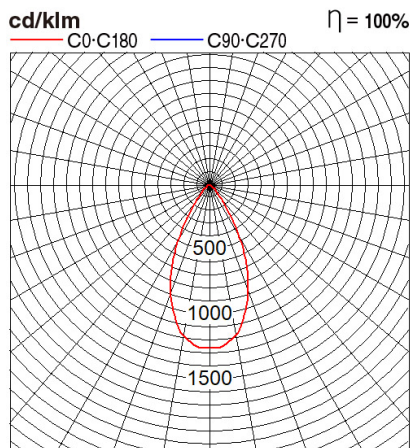

Panasonic

Certificates & Standards

RoHs

Dimension and Materials

Photometric Chart

Ref. No.	
Type of Luminaire	Downlight
	Waterproof DL
	Ex-H IP54
Set Model No.	NNV71828WE1A
Type of Light Source	LED
Power Input	8W
System Lumen Output	750 lm
System Efficacy	94 lm/W
Power Voltage	220V
Power Factor	0.9
Lifetime	50000H(L70)
CCT	3000K
CRI	90
SDCM	<5
Input Frequency	50/60Hz
Dimming	non-Dimmable
Dimming Range	
UGR	
Glare Cut Angle	
Beam Angle	60deg.
Rotation Angle	
Tilt Angle	
IP code	54
IK code	
Ambient Temperature Range	5 - 35°C
Surge Protection	
Classification of Luminaires	Class II
THDi	
Effective Projected Area	
Driver	External
Cut Out Size	75mm
Dimensions	85mm*70mm
Weight	2.5 kg
Body	ADC(White)
Reflector	
Diffuser	PMMA(Transparent)
Trim	ADC(White)
Casing	
Country of Origin	China
Brand	Panasonic
Remarks	