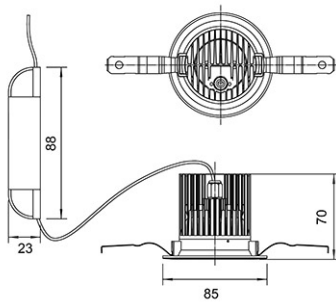

## Dimension and Materials

## Photometric Chart

Ref. No.	
Type of Luminaire	Downlight
	Waterproof DL
	Ex-H IP54
Set Model No.	<b>NNV71830WE1A</b>
Type of Light Source	LED
Power Input	12W
System Lumen Output	1090 lm
System Efficacy	91 lm/W
Power Voltage	220V
Power Factor	0.95
Lifetime	50000H(L70)
CCT	3000K
CRI	90
SDCM	<5
Input Frequency	50/60Hz
Dimming	non-Dimmable
Dimming Range	
UGR	
Glare Cut Angle	
Beam Angle	60deg.
Rotation Angle	
Tilt Angle	
IP code	54
IK code	
Ambient Temperature Range	5 - 35°C
Surge Protection	
Classification of Luminaires	Class II
THDi	
Effective Projected Area	
Driver	External
Cut Out Size	75mm
Dimensions	85mm*70mm
Weight	2.5 kg
Body	ADC(White)
Reflector	
Diffuser	PMMA(Transparent)
Trim	ADC(White)
Casing	
Country of Origin	China
Brand	Panasonic
Remarks	