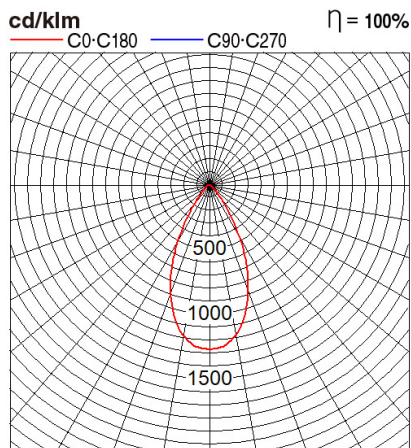

## Dimension and Materials

## Photometric Chart

Ref. No.	
Type of Luminaire	Downlight
	Waterproof DL
	Ex-H IP54
Set Model No.	<b>NNV71830WE1A</b>
Type of Light Source	LED
Power Input	12W
System Lumen Output	1090 lm
System Efficacy	91 lm/W
Power Voltage	220V
Power Factor	0.95
Lifetime	50000H(L70)
CCT	3000K
CRI	90
SDCM	<5
Input Frequency	50/60Hz
Dimming	non-Dimmable
Dimming Range	
UGR	
Glare Cut Angle	
Beam Angle	60deg.
Rotation Angle	
Tilt Angle	
IP code	54
IK code	
Ambient Temperature Range	5 - 35°C
Surge Protection	
Classification of Luminaires	Class II
THDi	
Effective Projected Area	
Driver	External
Cut Out Size	75mm
Dimensions	85mm*70mm
Weight	2.5 kg
Body	ADC(White)
Reflector	
Diffuser	PMMA(Transparent)
Trim	ADC(White)
Casing	
Country of Origin	China
Brand	Panasonic
Remarks	