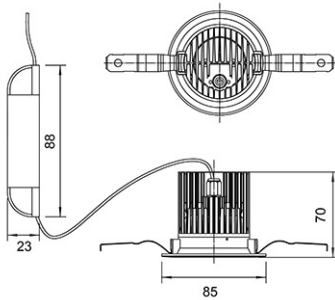

Panasonic

Certificates & Standards

RoHs

Dimension and Materials

Photometric Chart

Ref. No.	
Type of Luminaire	Downlight
	Waterproof DL
	Ex-H IP54
Set Model No.	NNV71878WE1A
Type of Light Source	LED
Power Input	8W
System Lumen Output	790 lm
System Efficacy	99 lm/W
Power Voltage	220V
Power Factor	0.9
Lifetime	50000H(L70)
CCT	4000K
CRI	90
SDCM	<5
Input Frequency	50/60Hz
Dimming	non-Dimmable
Dimming Range	
UGR	
Glare Cut Angle	
Beam Angle	60deg.
Rotation Angle	
Tilt Angle	
IP code	54
IK code	
Ambient Temperature Range	5 - 35°C
Surge Protection	
Classification of Luminaires	Class II
THDi	
Effective Projected Area	
Driver	External
Cut Out Size	75mm
Dimensions	85mm*70mm
Weight	2.5 kg
Body	ADC(White)
Reflector	
Diffuser	PMMA(Transparent)
Trim	ADC(White)
Casing	
Country of Origin	China
Brand	Panasonic
Remarks	