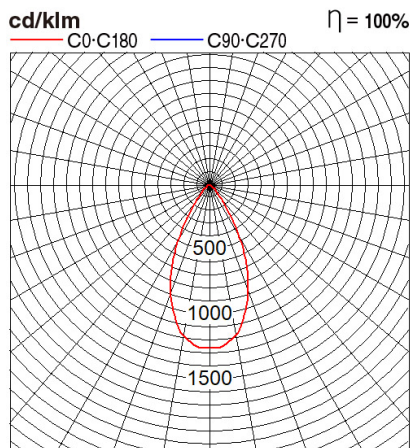

Panasonic

Certificates & Standards

RoHs

Dimension and Materials

Photometric Chart

Ref. No.	
Type of Luminaire	Downlight
	Waterproof DL
	Ex-H IP54
Set Model No.	NNV71878WE1A
Type of Light Source	LED
Power Input	8W
System Lumen Output	790 lm
System Efficacy	99 lm/W
Power Voltage	220V
Power Factor	0.9
Lifetime	50000H(L70)
CCT	4000K
CRI	90
SDCM	<5
Input Frequency	50/60Hz
Dimming	non-Dimmable
Dimming Range	
UGR	
Glare Cut Angle	
Beam Angle	60deg.
Rotation Angle	
Tilt Angle	
IP code	54
IK code	
Ambient Temperature Range	5 - 35°C
Surge Protection	
Classification of Luminaires	Class II
THDi	
Effective Projected Area	
Driver	External
Cut Out Size	75mm
Dimensions	85mm*70mm
Weight	2.5 kg
Body	ADC(White)
Reflector	
Diffuser	PMMA(Transparent)
Trim	ADC(White)
Casing	
Country of Origin	China
Brand	Panasonic
Remarks	