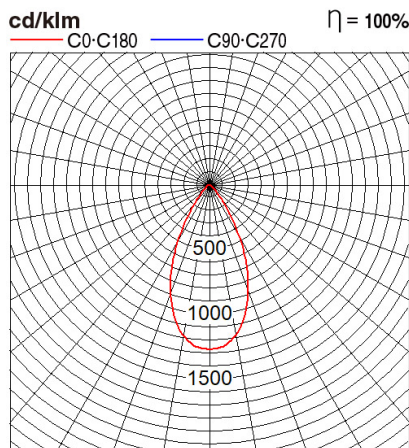

## Dimension and Materials

## Photometric Chart

Ref. No.	
Type of Luminaire	Downlight
	Waterproof DL
	Ex-H IP54
Set Model No.	<b>NNV71880WE1A</b>
Type of Light Source	LED
Power Input	12W
System Lumen Output	1155 lm
System Efficacy	96 lm/W
Power Voltage	220V
Power Factor	0.95
Lifetime	50000H(L70)
CCT	4000K
CRI	90
SDCM	<5
Input Frequency	50/60Hz
Dimming	non-Dimmable
Dimming Range	
UGR	
Glare Cut Angle	
Beam Angle	60deg.
Rotation Angle	
Tilt Angle	
IP code	54
IK code	
Ambient Temperature Range	5 - 35°C
Surge Protection	
Classification of Luminaires	Class II
THDi	
Effective Projected Area	
Driver	External
Cut Out Size	75mm
Dimensions	85mm*70mm
Weight	2.5 kg
Body	ADC(White)
Reflector	
Diffuser	PMMA(Transparent)
Trim	ADC(White)
Casing	
Country of Origin	China
Brand	Panasonic
Remarks	