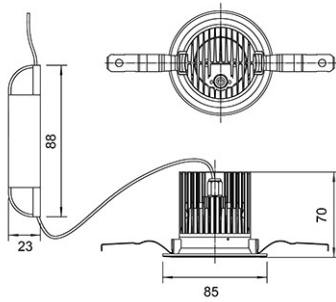

## Dimension and Materials

## Photometric Chart

Ref. No.	
Type of Luminaire	Downlight
	Waterproof DL
	Ex-H IP54
Set Model No.	<b>NNV71880WE1A</b>
Type of Light Source	LED
Power Input	12W
System Lumen Output	1155 lm
System Efficacy	96 lm/W
Power Voltage	220V
Power Factor	0.95
Lifetime	50000H(L70)
CCT	4000K
CRI	90
SDCM	<5
Input Frequency	50/60Hz
Dimming	non-Dimmable
Dimming Range	
UGR	
Glare Cut Angle	
Beam Angle	60deg.
Rotation Angle	
Tilt Angle	
IP code	54
IK code	
Ambient Temperature Range	5 - 35°C
Surge Protection	
Classification of Luminaires	Class II
THDi	
Effective Projected Area	
Driver	External
Cut Out Size	75mm
Dimensions	85mm*70mm
Weight	2.5 kg
Body	ADC(White)
Reflector	
Diffuser	PMMA(Transparent)
Trim	ADC(White)
Casing	
Country of Origin	China
Brand	Panasonic
Remarks	