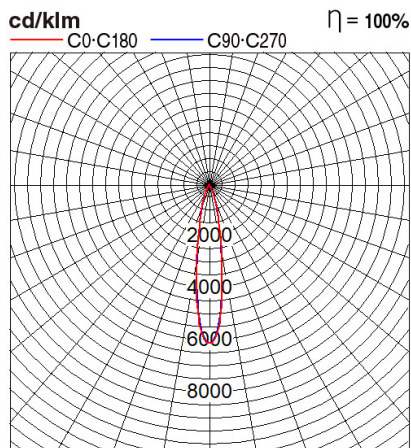

Panasonic

Certificates & Standards

RoHs / CISPR15 / CR / SIRIM

Dimension and Materials

Photometric Chart

Ref. No.	
Type of Luminaire	Downlight
	Low Wattage Standard DL (Pro)
	AG
Set Model No.	NNV72031WE1A
Type of Light Source	LED
Power Input	13W
System Lumen Output	890 lm
System Efficacy	68 lm/W
Power Voltage	220-240V
Power Factor	0.95
Lifetime	50000H(L70)
CCT	3000K
CRI	90
SDCM	<5
Input Frequency	50/60Hz
Dimming	non-Dimmable
Dimming Range	
UGR	
Glare Cut Angle	
Beam Angle	15deg.
Rotation Angle	
Tilt Angle	
IP code	20
IK code	
Ambient Temperature Range	5 - 35°C
Surge Protection	
Classification of Luminaires	Class II
THDi	
Effective Projected Area	
Driver	External
Cut Out Size	75mm
Dimensions	90mm*99mm
Weight	0.3 kg
Body	ADC
Reflector	PC
Diffuser	PC
Trim	
Casing	
Country of Origin	China
Brand	Panasonic
Remarks	