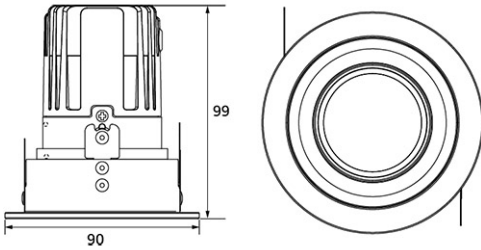

Panasonic

Certificates & Standards

RoHs / CISPR15 / CR / SIRIM

Dimension and Materials

Photometric Chart

Ref. No.	
Type of Luminaire	Downlight
	Low Wattage Standard DL (Pro)
	AG
Set Model No.	NNV72031WE1A
Type of Light Source	LED
Power Input	13W
System Lumen Output	890 lm
System Efficacy	68 lm/W
Power Voltage	220-240V
Power Factor	0.95
Lifetime	50000H(L70)
CCT	3000K
CRI	90
SDCM	<5
Input Frequency	50/60Hz
Dimming	non-Dimmable
Dimming Range	
UGR	
Glare Cut Angle	
Beam Angle	15deg.
Rotation Angle	
Tilt Angle	
IP code	20
IK code	
Ambient Temperature Range	5 - 35°C
Surge Protection	
Classification of Luminaires	Class II
THDi	
Effective Projected Area	
Driver	External
Cut Out Size	75mm
Dimensions	90mm*99mm
Weight	0.3 kg
Body	ADC
Reflector	PC
Diffuser	PC
Trim	
Casing	
Country of Origin	China
Brand	Panasonic
Remarks	