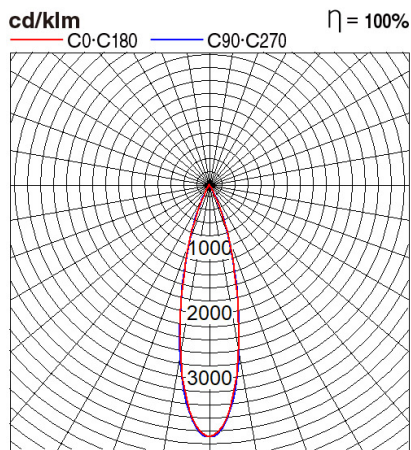

Panasonic

Certificates & Standards

RoHs / CISPR15 / CR / SIRIM

Dimension and Materials

Photometric Chart

Ref. No.	
Type of Luminaire	Downlight
	Low Wattage Standard DL (Pro)
	AG
Set Model No.	NNV72032WE1A
Type of Light Source	LED
Power Input	13W
System Lumen Output	890 lm
System Efficacy	68 lm/W
Power Voltage	220-240V
Power Factor	0.95
Lifetime	50000H(L70)
CCT	3000K
CRI	90
SDCM	<5
Input Frequency	50/60Hz
Dimming	non-Dimmable
Dimming Range	
UGR	
Glare Cut Angle	
Beam Angle	24deg.
Rotation Angle	
Tilt Angle	
IP code	20
IK code	
Ambient Temperature Range	5 - 35°C
Surge Protection	
Classification of Luminaires	Class II
THDi	
Effective Projected Area	
Driver	External
Cut Out Size	75mm
Dimensions	90mm*99mm
Weight	0.3 kg
Body	ADC
Reflector	PC
Diffuser	PC
Trim	
Casing	
Country of Origin	China
Brand	Panasonic
Remarks	