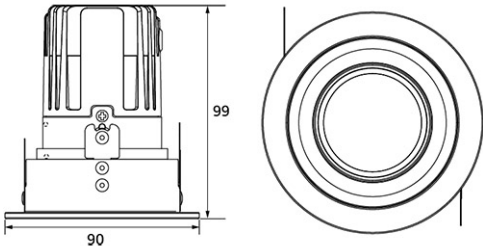

Panasonic

Certificates & Standards

RoHs / CISPR15 / CR / SIRIM

Dimension and Materials

Photometric Chart

Ref. No.	
Type of Luminaire	Downlight
	Low Wattage Standard DL (Pro)
	AG
Set Model No.	NNV72032WE1A
Type of Light Source	LED
Power Input	13W
System Lumen Output	890 lm
System Efficacy	68 lm/W
Power Voltage	220-240V
Power Factor	0.95
Lifetime	50000H(L70)
CCT	3000K
CRI	90
SDCM	<5
Input Frequency	50/60Hz
Dimming	non-Dimmable
Dimming Range	
UGR	
Glare Cut Angle	
Beam Angle	24deg.
Rotation Angle	
Tilt Angle	
IP code	20
IK code	
Ambient Temperature Range	5 - 35°C
Surge Protection	
Classification of Luminaires	Class II
THDi	
Effective Projected Area	
Driver	External
Cut Out Size	75mm
Dimensions	90mm*99mm
Weight	0.3 kg
Body	ADC
Reflector	PC
Diffuser	PC
Trim	
Casing	
Country of Origin	China
Brand	Panasonic
Remarks	