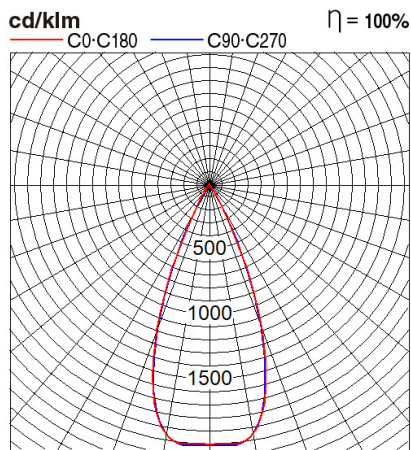

Panasonic

Certificates & Standards

RoHs / CISPR15 / CR / SIRIM

Dimension and Materials

Photometric Chart

Ref. No.	
Type of Luminaire	Downlight
	Low Wattage Standard DL (Pro)
	AG
Set Model No.	NNV72033WE1A
Type of Light Source	LED
Power Input	13W
System Lumen Output	890 lm
System Efficacy	68 lm/W
Power Voltage	220-240V
Power Factor	0.95
Lifetime	50000H(L70)
CCT	3000K
CRI	90
SDCM	<5
Input Frequency	50/60Hz
Dimming	non-Dimmable
Dimming Range	
UGR	
Glare Cut Angle	
Beam Angle	36deg.
Rotation Angle	
Tilt Angle	
IP code	20
IK code	
Ambient Temperature Range	5 - 35°C
Surge Protection	
Classification of Luminaires	Class II
THDi	
Effective Projected Area	
Driver	External
Cut Out Size	75mm
Dimensions	90mm*99mm
Weight	0.3 kg
Body	ADC
Reflector	PC
Diffuser	PC
Trim	
Casing	
Country of Origin	China
Brand	Panasonic
Remarks	