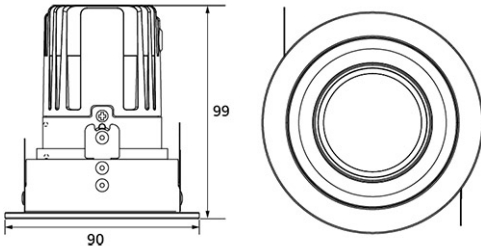

Panasonic

Certificates & Standards

RoHs / CISPR15 / CR / SIRIM

Dimension and Materials

Photometric Chart

Ref. No.	
Type of Luminaire	Downlight
	Low Wattage Standard DL (Pro)
	AG
Set Model No.	NNV72033WE1A
Type of Light Source	LED
Power Input	13W
System Lumen Output	890 lm
System Efficacy	68 lm/W
Power Voltage	220-240V
Power Factor	0.95
Lifetime	50000H(L70)
CCT	3000K
CRI	90
SDCM	<5
Input Frequency	50/60Hz
Dimming	non-Dimmable
Dimming Range	
UGR	
Glare Cut Angle	
Beam Angle	36deg.
Rotation Angle	
Tilt Angle	
IP code	20
IK code	
Ambient Temperature Range	5 - 35°C
Surge Protection	
Classification of Luminaires	Class II
THDi	
Effective Projected Area	
Driver	External
Cut Out Size	75mm
Dimensions	90mm*99mm
Weight	0.3 kg
Body	ADC
Reflector	PC
Diffuser	PC
Trim	
Casing	
Country of Origin	China
Brand	Panasonic
Remarks	