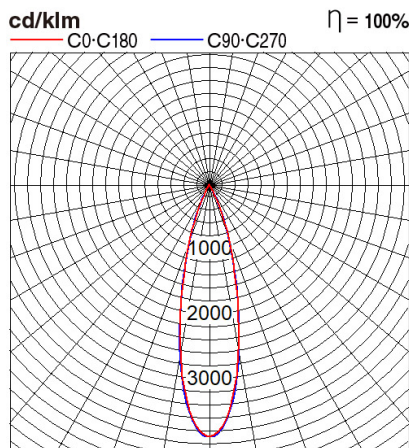

## Dimension and Materials

## Photometric Chart

Ref. No.	
Type of Luminaire	Downlight
	Low Wattage Standard DL (Pro)
	AG
Set Model No.	<b>NNV72057WE1A</b>
Type of Light Source	LED
Power Input	13W
System Lumen Output	890 lm
System Efficacy	68 lm/W
Power Voltage	220-240V
Power Factor	0.95
Lifetime	50000H(L70)
CCT	3500K
CRI	90
SDCM	<5
Input Frequency	50/60Hz
Dimming	non-Dimmable
Dimming Range	
UGR	
Glare Cut Angle	
Beam Angle	24deg.
Rotation Angle	
Tilt Angle	
IP code	20
IK code	
Ambient Temperature Range	5 - 35°C
Surge Protection	
Classification of Luminaires	
THDi	
Effective Projected Area	
Driver	External
Cut Out Size	75mm
Dimensions	90mm*99mm
Weight	0.3 kg
Body	ADC
Reflector	PC
Diffuser	PC
Trim	
Casing	
Country of Origin	China
Brand	Panasonic
Remarks	Cut-out size: $\Phi$ 75mm