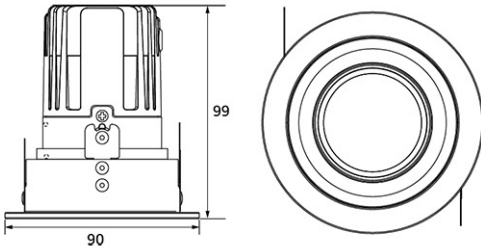

## Dimension and Materials

## Photometric Chart

Ref. No.	
Type of Luminaire	Downlight
	Low Wattage Standard DL (Pro)
	AG
Set Model No.	<b>NNV72057WE1A</b>
Type of Light Source	LED
Power Input	13W
System Lumen Output	890 lm
System Efficacy	68 lm/W
Power Voltage	220-240V
Power Factor	0.95
Lifetime	50000H(L70)
CCT	3500K
CRI	90
SDCM	<5
Input Frequency	50/60Hz
Dimming	non-Dimmable
Dimming Range	
UGR	
Glare Cut Angle	
Beam Angle	24deg.
Rotation Angle	
Tilt Angle	
IP code	20
IK code	
Ambient Temperature Range	5 - 35°C
Surge Protection	
Classification of Luminaires	
THDi	
Effective Projected Area	
Driver	External
Cut Out Size	75mm
Dimensions	90mm*99mm
Weight	0.3 kg
Body	ADC
Reflector	PC
Diffuser	PC
Trim	
Casing	
Country of Origin	China
Brand	Panasonic
Remarks	Cut-out size: $\Phi$ 75mm