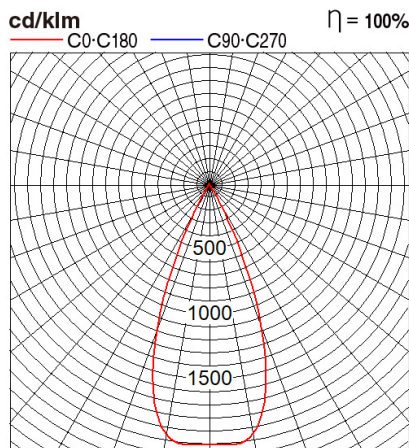

## Dimension and Materials

## Photometric Chart

Ref. No.	
Type of Luminaire	Downlight
	Low Wattage Standard DL (Pro)
	AG
Set Model No.	<b>NNV72058WE1A</b>
Type of Light Source	LED
Power Input	13W
System Lumen Output	890 lm
System Efficacy	68 lm/W
Power Voltage	220-240V
Power Factor	0.95
Lifetime	50000H(L70)
CCT	3500K
CRI	90
SDCM	<5
Input Frequency	50/60Hz
Dimming	non-Dimmable
Dimming Range	
UGR	
Glare Cut Angle	
Beam Angle	36deg.
Rotation Angle	
Tilt Angle	
IP code	20
IK code	
Ambient Temperature Range	5 - 35°C
Surge Protection	
Classification of Luminaires	
THDi	
Effective Projected Area	
Driver	External
Cut Out Size	75mm
Dimensions	90mm*99mm
Weight	0.3 kg
Body	ADC
Reflector	PC
Diffuser	PC
Trim	
Casing	
Country of Origin	China
Brand	Panasonic
Remarks	Cut-out size: $\Phi$ 75mm