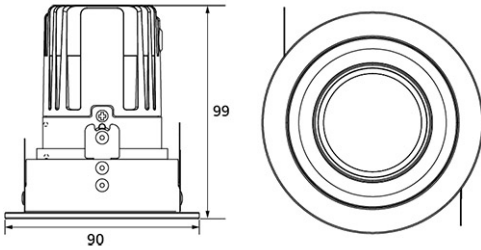

## Dimension and Materials

## Photometric Chart

Ref. No.	
Type of Luminaire	Downlight
	Low Wattage Standard DL (Pro)
	AG
Set Model No.	<b>NNV72058WE1A</b>
Type of Light Source	LED
Power Input	13W
System Lumen Output	890 lm
System Efficacy	68 lm/W
Power Voltage	220-240V
Power Factor	0.95
Lifetime	50000H(L70)
CCT	3500K
CRI	90
SDCM	<5
Input Frequency	50/60Hz
Dimming	non-Dimmable
Dimming Range	
UGR	
Glare Cut Angle	
Beam Angle	36deg.
Rotation Angle	
Tilt Angle	
IP code	20
IK code	
Ambient Temperature Range	5 - 35°C
Surge Protection	
Classification of Luminaires	
THDi	
Effective Projected Area	
Driver	External
Cut Out Size	75mm
Dimensions	90mm*99mm
Weight	0.3 kg
Body	ADC
Reflector	PC
Diffuser	PC
Trim	
Casing	
Country of Origin	China
Brand	Panasonic
Remarks	Cut-out size: $\Phi$ 75mm