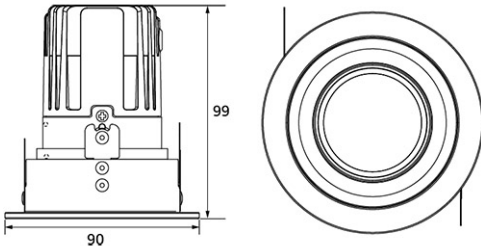

Panasonic

Certificates & Standards

RoHs / CISPR15 / CR / SIRIM

Dimension and Materials

Photometric Chart

Ref. No.	
Type of Luminaire	Downlight
	Low Wattage Standard DL (Pro)
	AG
Set Model No.	NNV72081WE1A
Type of Light Source	LED
Power Input	13W
System Lumen Output	890 lm
System Efficacy	68 lm/W
Power Voltage	220-240V
Power Factor	0.95
Lifetime	50000H(L70)
CCT	4000K
CRI	90
SDCM	<5
Input Frequency	50/60Hz
Dimming	non-Dimmable
Dimming Range	
UGR	
Glare Cut Angle	
Beam Angle	15deg.
Rotation Angle	
Tilt Angle	
IP code	20
IK code	
Ambient Temperature Range	5 - 35°C
Surge Protection	
Classification of Luminaires	Class II
THDi	
Effective Projected Area	
Driver	External
Cut Out Size	75mm
Dimensions	90mm*99mm
Weight	0.3 kg
Body	ADC
Reflector	PC
Diffuser	PC
Trim	
Casing	
Country of Origin	China
Brand	Panasonic
Remarks	