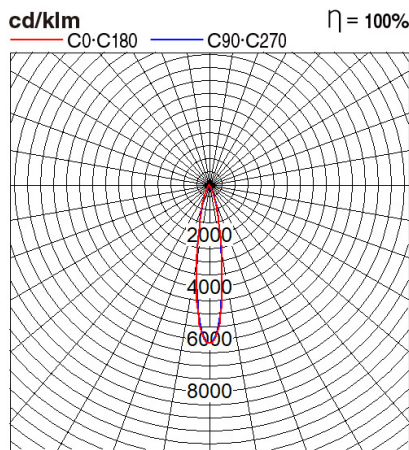

Panasonic

Certificates & Standards

RoHs / CISPR15 / CR / SIRIM

Dimension and Materials

Photometric Chart

Ref. No.	
Type of Luminaire	Downlight
	Low Wattage Standard DL (Pro)
	AG
Set Model No.	NNV72081WE1A
Type of Light Source	LED
Power Input	13W
System Lumen Output	890 lm
System Efficacy	68 lm/W
Power Voltage	220-240V
Power Factor	0.95
Lifetime	50000H(L70)
CCT	4000K
CRI	90
SDCM	<5
Input Frequency	50/60Hz
Dimming	non-Dimmable
Dimming Range	
UGR	
Glare Cut Angle	
Beam Angle	15deg.
Rotation Angle	
Tilt Angle	
IP code	20
IK code	
Ambient Temperature Range	5 - 35°C
Surge Protection	
Classification of Luminaires	Class II
THDi	
Effective Projected Area	
Driver	External
Cut Out Size	75mm
Dimensions	90mm*99mm
Weight	0.3 kg
Body	ADC
Reflector	PC
Diffuser	PC
Trim	
Casing	
Country of Origin	China
Brand	Panasonic
Remarks	