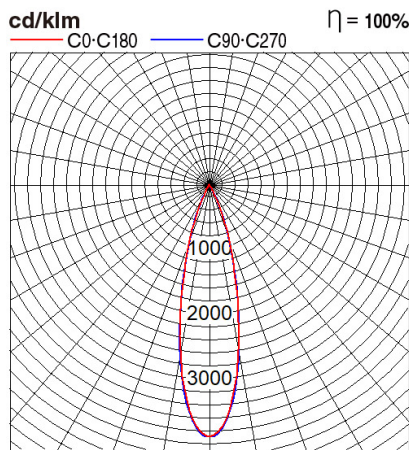

Panasonic

Certificates & Standards

RoHs / CISPR15 / CR / SIRIM

Dimension and Materials

Photometric Chart

Ref. No.	
Type of Luminaire	Downlight
	Low Wattage Standard DL (Pro)
	AG
Set Model No.	NNV72082WE1A
Type of Light Source	LED
Power Input	13W
System Lumen Output	890 lm
System Efficacy	68 lm/W
Power Voltage	220-240V
Power Factor	0.95
Lifetime	50000H(L70)
CCT	4000K
CRI	90
SDCM	<5
Input Frequency	50/60Hz
Dimming	non-Dimmable
Dimming Range	
UGR	
Glare Cut Angle	
Beam Angle	24deg.
Rotation Angle	
Tilt Angle	
IP code	20
IK code	
Ambient Temperature Range	5 - 35°C
Surge Protection	
Classification of Luminaires	Class II
THDi	
Effective Projected Area	
Driver	External
Cut Out Size	75mm
Dimensions	90mm*99mm
Weight	0.3 kg
Body	ADC
Reflector	PC
Diffuser	PC
Trim	
Casing	
Country of Origin	China
Brand	Panasonic
Remarks	