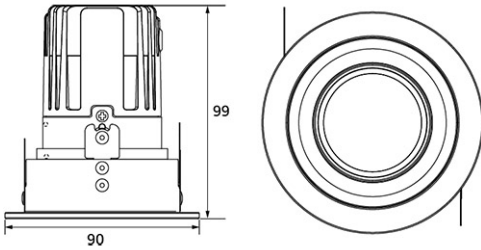

Panasonic

Certificates & Standards

RoHs / CISPR15 / CR / SIRIM

Dimension and Materials

Photometric Chart

Ref. No.	
Type of Luminaire	Downlight
	Low Wattage Standard DL (Pro)
	AG
Set Model No.	NNV72082WE1A
Type of Light Source	LED
Power Input	13W
System Lumen Output	890 lm
System Efficacy	68 lm/W
Power Voltage	220-240V
Power Factor	0.95
Lifetime	50000H(L70)
CCT	4000K
CRI	90
SDCM	<5
Input Frequency	50/60Hz
Dimming	non-Dimmable
Dimming Range	
UGR	
Glare Cut Angle	
Beam Angle	24deg.
Rotation Angle	
Tilt Angle	
IP code	20
IK code	
Ambient Temperature Range	5 - 35°C
Surge Protection	
Classification of Luminaires	Class II
THDi	
Effective Projected Area	
Driver	External
Cut Out Size	75mm
Dimensions	90mm*99mm
Weight	0.3 kg
Body	ADC
Reflector	PC
Diffuser	PC
Trim	
Casing	
Country of Origin	China
Brand	Panasonic
Remarks	