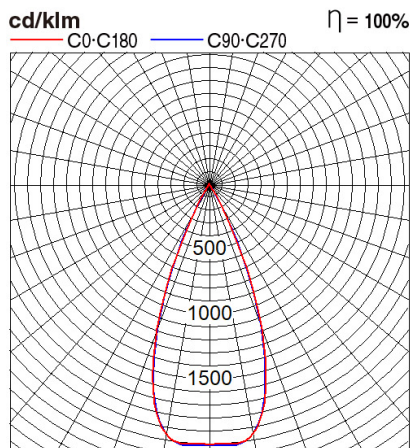

Panasonic

Certificates & Standards

RoHs / CISPR15 / CR / SIRIM

Dimension and Materials

Photometric Chart

Ref. No.	
Type of Luminaire	Downlight
	Low Wattage Standard DL (Pro)
	AG
Set Model No.	NNV72083WE1A
Type of Light Source	LED
Power Input	13W
System Lumen Output	890 lm
System Efficacy	68 lm/W
Power Voltage	220-240V
Power Factor	0.95
Lifetime	50000H(L70)
CCT	4000K
CRI	90
SDCM	<5
Input Frequency	50/60Hz
Dimming	non-Dimmable
Dimming Range	
UGR	
Glare Cut Angle	
Beam Angle	36deg.
Rotation Angle	
Tilt Angle	
IP code	20
IK code	
Ambient Temperature Range	5 - 35°C
Surge Protection	
Classification of Luminaires	Class II
THDi	
Effective Projected Area	
Driver	External
Cut Out Size	75mm
Dimensions	90mm*99mm
Weight	0.3 kg
Body	ADC
Reflector	PC
Diffuser	PC
Trim	
Casing	
Country of Origin	China
Brand	Panasonic
Remarks	