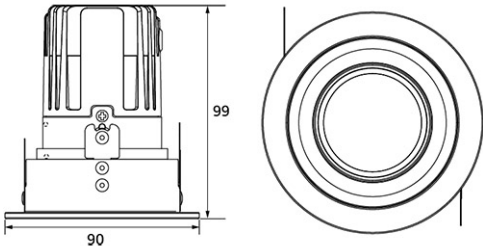

Panasonic

Certificates & Standards

RoHs / CISPR15 / CR / SIRIM

Dimension and Materials

Photometric Chart

Ref. No.	
Type of Luminaire	Downlight
	Low Wattage Standard DL (Pro)
	AG
Set Model No.	NNV72083WE1A
Type of Light Source	LED
Power Input	13W
System Lumen Output	890 lm
System Efficacy	68 lm/W
Power Voltage	220-240V
Power Factor	0.95
Lifetime	50000H(L70)
CCT	4000K
CRI	90
SDCM	<5
Input Frequency	50/60Hz
Dimming	non-Dimmable
Dimming Range	
UGR	
Glare Cut Angle	
Beam Angle	36deg.
Rotation Angle	
Tilt Angle	
IP code	20
IK code	
Ambient Temperature Range	5 - 35°C
Surge Protection	
Classification of Luminaires	Class II
THDi	
Effective Projected Area	
Driver	External
Cut Out Size	75mm
Dimensions	90mm*99mm
Weight	0.3 kg
Body	ADC
Reflector	PC
Diffuser	PC
Trim	
Casing	
Country of Origin	China
Brand	Panasonic
Remarks	