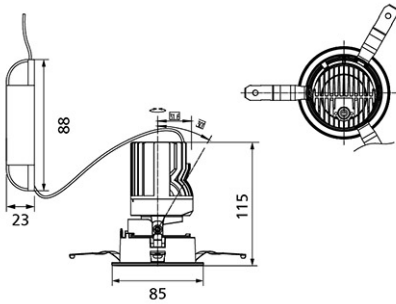

Panasonic

Certificates & Standards

RoHs

Dimension and Materials

Photometric Chart

Ref. No.	
Type of Luminaire	Downlight
	Glareless + Adjustable DL
	Ex-H
Set Model No.	NNV72601WE1A
Type of Light Source	LED
Power Input	6.5W
System Lumen Output	365 lm
System Efficacy	56 lm/W
Power Voltage	220V
Power Factor	0.9
Lifetime	50000H(L70)
CCT	2700K
CRI	90
SDCM	<5
Input Frequency	50/60Hz
Dimming	non-Dimmable
Dimming Range	
UGR	
Glare Cut Angle	
Beam Angle	15deg.
Rotation Angle	355deg.
Tilt Angle	30deg.
IP code	20
IK code	
Ambient Temperature Range	5 - 35°C
Surge Protection	
Classification of Luminaries	Class II
THDi	
Effective Projected Area	
Driver	External
Cut Out Size	75mm
Dimensions	85mm*115mm
Weight	2.5 kg
Body	ADC(White)
Reflector	Aluminum
Diffuser	PMMA(Transparent)
Trim	ADC(White)
Casing	
Country of Origin	China
Brand	Panasonic
Remarks	