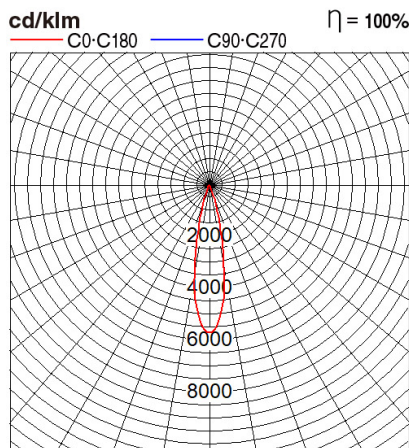

Panasonic

Certificates & Standards

RoHs

Dimension and Materials

Photometric Chart

Ref. No.	
Type of Luminaire	Downlight
	Glareless + Adjustable DL
	Ex-H
Set Model No.	NNV72601WE1A
Type of Light Source	LED
Power Input	6.5W
System Lumen Output	365 lm
System Efficacy	56 lm/W
Power Voltage	220V
Power Factor	0.9
Lifetime	50000H(L70)
CCT	2700K
CRI	90
SDCM	<5
Input Frequency	50/60Hz
Dimming	non-Dimmable
Dimming Range	
UGR	
Glare Cut Angle	
Beam Angle	15deg.
Rotation Angle	355deg.
Tilt Angle	30deg.
IP code	20
IK code	
Ambient Temperature Range	5 - 35°C
Surge Protection	
Classification of Luminaries	Class II
THDi	
Effective Projected Area	
Driver	External
Cut Out Size	75mm
Dimensions	85mm*115mm
Weight	2.5 kg
Body	ADC(White)
Reflector	Aluminum
Diffuser	PMMA(Transparent)
Trim	ADC(White)
Casing	
Country of Origin	China
Brand	Panasonic
Remarks	