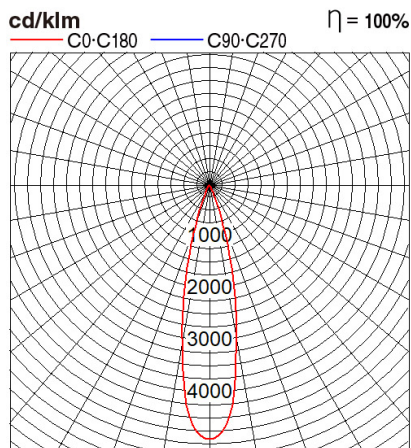

Panasonic

Certificates & Standards

RoHS

Dimension and Materials

Photometric Chart

Ref. No.	
Type of Luminaire	Downlight
	Glareless + Adjustable DL
	Ex-H
Set Model No.	NNV72602WE1A
Type of Light Source	LED
Power Input	6.5W
System Lumen Output	375 lm
System Efficacy	58 lm/W
Power Voltage	220V
Power Factor	0.9
Lifetime	50000H(L70)
CCT	2700K
CRI	90
SDCM	<5
Input Frequency	50/60Hz
Dimming	non-Dimmable
Dimming Range	
UGR	
Glare Cut Angle	
Beam Angle	24deg.
Rotation Angle	355deg.
Tilt Angle	30deg.
IP code	20
IK code	
Ambient Temperature Range	5 - 35°C
Surge Protection	
Classification of Luminaries	Class II
THDi	
Effective Projected Area	
Driver	External
Cut Out Size	75mm
Dimensions	85mm*115mm
Weight	2.5 kg
Body	ADC(White)
Reflector	Aluminum
Diffuser	PMMA(Transparent)
Trim	ADC(White)
Casing	
Country of Origin	China
Brand	Panasonic
Remarks	