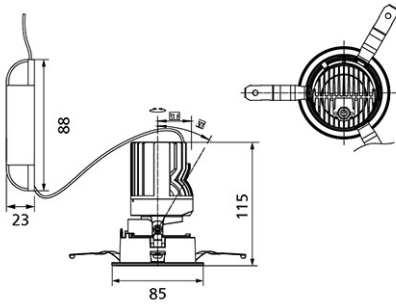

Panasonic

Certificates & Standards

RoHS

Dimension and Materials

Photometric Chart

Ref. No.	
Type of Luminaire	Downlight
	Glareless + Adjustable DL
	Ex-H
Set Model No.	NNV72602WE1A
Type of Light Source	LED
Power Input	6.5W
System Lumen Output	375 lm
System Efficacy	58 lm/W
Power Voltage	220V
Power Factor	0.9
Lifetime	50000H(L70)
CCT	2700K
CRI	90
SDCM	<5
Input Frequency	50/60Hz
Dimming	non-Dimmable
Dimming Range	
UGR	
Glare Cut Angle	
Beam Angle	24deg.
Rotation Angle	355deg.
Tilt Angle	30deg.
IP code	20
IK code	
Ambient Temperature Range	5 - 35°C
Surge Protection	
Classification of Luminaries	Class II
THDi	
Effective Projected Area	
Driver	External
Cut Out Size	75mm
Dimensions	85mm*115mm
Weight	2.5 kg
Body	ADC(White)
Reflector	Aluminum
Diffuser	PMMA(Transparent)
Trim	ADC(White)
Casing	
Country of Origin	China
Brand	Panasonic
Remarks	