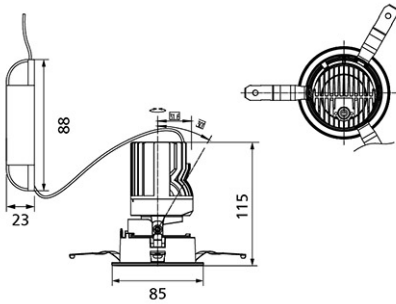

## Dimension and Materials

## Photometric Chart

Ref. No.	
Type of Luminaire	Downlight
	Glareless + Adjustable DL
	Ex-H
Set Model No.	<b>NNV72603WE1A</b>
Type of Light Source	LED
Power Input	6.5W
System Lumen Output	400 lm
System Efficacy	62 lm/W
Power Voltage	220V
Power Factor	0.9
Lifetime	50000H(L70)
CCT	2700K
CRI	90
SDCM	<5
Input Frequency	50/60Hz
Dimming	non-Dimmable
Dimming Range	
UGR	
Glare Cut Angle	
Beam Angle	36deg.
Rotation Angle	355deg.
Tilt Angle	30deg.
IP code	20
IK code	
Ambient Temperature Range	5 - 35°C
Surge Protection	
Classification of Luminaires	Class II
THDi	
Effective Projected Area	
Driver	External
Cut Out Size	75mm
Dimensions	85mm*115mm
Weight	2.5 kg
Body	ADC(White)
Reflector	Aluminum
Diffuser	PMMA(Transparent)
Trim	ADC(White)
Casing	
Country of Origin	China
Brand	Panasonic
Remarks	