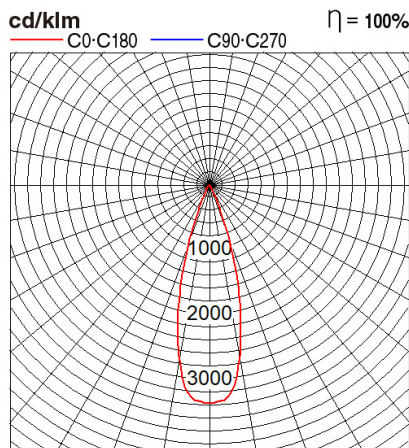

## Dimension and Materials

## Photometric Chart

Ref. No.	
Type of Luminaire	Downlight
	Glareless + Adjustable DL
	Ex-H
Set Model No.	<b>NNV72603WE1A</b>
Type of Light Source	LED
Power Input	6.5W
System Lumen Output	400 lm
System Efficacy	62 lm/W
Power Voltage	220V
Power Factor	0.9
Lifetime	50000H(L70)
CCT	2700K
CRI	90
SDCM	<5
Input Frequency	50/60Hz
Dimming	non-Dimmable
Dimming Range	
UGR	
Glare Cut Angle	
Beam Angle	36deg.
Rotation Angle	355deg.
Tilt Angle	30deg.
IP code	20
IK code	
Ambient Temperature Range	5 - 35°C
Surge Protection	
Classification of Luminaires	Class II
THDi	
Effective Projected Area	
Driver	External
Cut Out Size	75mm
Dimensions	85mm*115mm
Weight	2.5 kg
Body	ADC(White)
Reflector	Aluminum
Diffuser	PMMA(Transparent)
Trim	ADC(White)
Casing	
Country of Origin	China
Brand	Panasonic
Remarks	