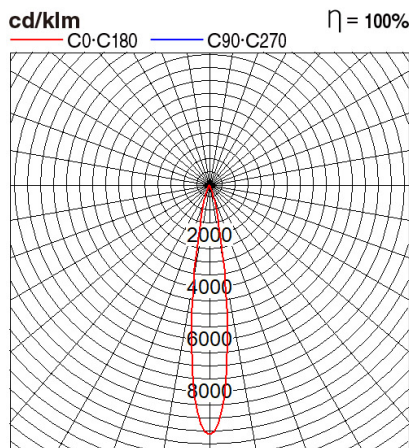

## Dimension and Materials

## Photometric Chart

Ref. No.	
Type of Luminaire	Downlight
	Glareless + Adjustable DL
	Ex-H
Set Model No.	<b>NNV72604WE1A</b>
Type of Light Source	LED
Power Input	8W
System Lumen Output	505 lm
System Efficacy	63 lm/W
Power Voltage	220V
Power Factor	0.9
Lifetime	50000H(L70)
CCT	2700K
CRI	90
SDCM	<5
Input Frequency	50/60Hz
Dimming	non-Dimmable
Dimming Range	
UGR	
Glare Cut Angle	
Beam Angle	15deg.
Rotation Angle	355deg.
Tilt Angle	30deg.
IP code	20
IK code	
Ambient Temperature Range	5 - 35°C
Surge Protection	
Classification of Luminaires	Class II
THDi	
Effective Projected Area	
Driver	External
Cut Out Size	75mm
Dimensions	85mm*115mm
Weight	2.5 kg
Body	ADC(White)
Reflector	Aluminum
Diffuser	PMMA(Transparent)
Trim	ADC(White)
Casing	
Country of Origin	China
Brand	Panasonic
Remarks	