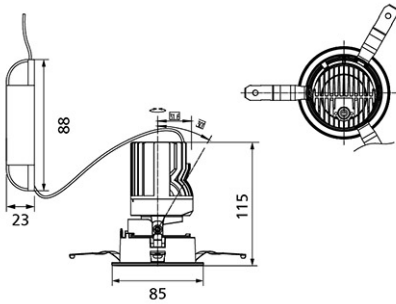

## Dimension and Materials

## Photometric Chart

Ref. No.	
Type of Luminaire	Downlight
	Glareless + Adjustable DL
	Ex-H
Set Model No.	<b>NNV72604WE1A</b>
Type of Light Source	LED
Power Input	8W
System Lumen Output	505 lm
System Efficacy	63 lm/W
Power Voltage	220V
Power Factor	0.9
Lifetime	50000H(L70)
CCT	2700K
CRI	90
SDCM	<5
Input Frequency	50/60Hz
Dimming	non-Dimmable
Dimming Range	
UGR	
Glare Cut Angle	
Beam Angle	15deg.
Rotation Angle	355deg.
Tilt Angle	30deg.
IP code	20
IK code	
Ambient Temperature Range	5 - 35°C
Surge Protection	
Classification of Luminaires	Class II
THDi	
Effective Projected Area	
Driver	External
Cut Out Size	75mm
Dimensions	85mm*115mm
Weight	2.5 kg
Body	ADC(White)
Reflector	Aluminum
Diffuser	PMMA(Transparent)
Trim	ADC(White)
Casing	
Country of Origin	China
Brand	Panasonic
Remarks	