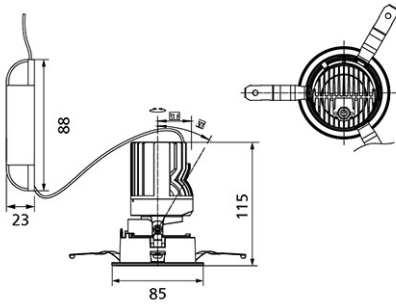

## Dimension and Materials

## Photometric Chart

Ref. No.	
Type of Luminaire	Downlight
	Glareless + Adjustable DL
	Ex-H
Set Model No.	<b>NNV72605WE1A</b>
Type of Light Source	LED
Power Input	8W
System Lumen Output	515 lm
System Efficacy	64 lm/W
Power Voltage	220V
Power Factor	0.9
Lifetime	50000H(L70)
CCT	2700K
CRI	90
SDCM	<5
Input Frequency	50/60Hz
Dimming	non-Dimmable
Dimming Range	
UGR	
Glare Cut Angle	
Beam Angle	24deg.
Rotation Angle	355deg.
Tilt Angle	30deg.
IP code	20
IK code	
Ambient Temperature Range	5 - 35°C
Surge Protection	
Classification of Luminaires	Class II
THDi	
Effective Projected Area	
Driver	External
Cut Out Size	75mm
Dimensions	85mm*115mm
Weight	2.5 kg
Body	ADC(White)
Reflector	Aluminum
Diffuser	PMMA(Transparent)
Trim	ADC(White)
Casing	
Country of Origin	China
Brand	Panasonic
Remarks	