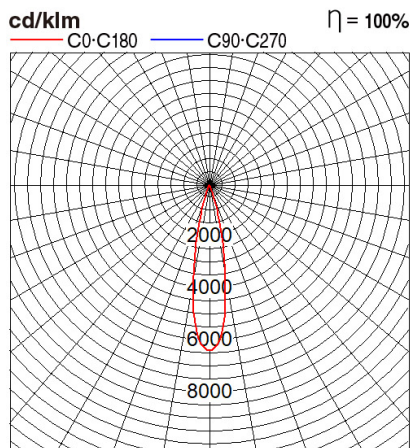

## Dimension and Materials

## Photometric Chart

Ref. No.	
Type of Luminaire	Downlight
	Glareless + Adjustable DL
	Ex-H
Set Model No.	<b>NNV72605WE1A</b>
Type of Light Source	LED
Power Input	8W
System Lumen Output	515 lm
System Efficacy	64 lm/W
Power Voltage	220V
Power Factor	0.9
Lifetime	50000H(L70)
CCT	2700K
CRI	90
SDCM	<5
Input Frequency	50/60Hz
Dimming	non-Dimmable
Dimming Range	
UGR	
Glare Cut Angle	
Beam Angle	24deg.
Rotation Angle	355deg.
Tilt Angle	30deg.
IP code	20
IK code	
Ambient Temperature Range	5 - 35°C
Surge Protection	
Classification of Luminaires	Class II
THDi	
Effective Projected Area	
Driver	External
Cut Out Size	75mm
Dimensions	85mm*115mm
Weight	2.5 kg
Body	ADC(White)
Reflector	Aluminum
Diffuser	PMMA(Transparent)
Trim	ADC(White)
Casing	
Country of Origin	China
Brand	Panasonic
Remarks	