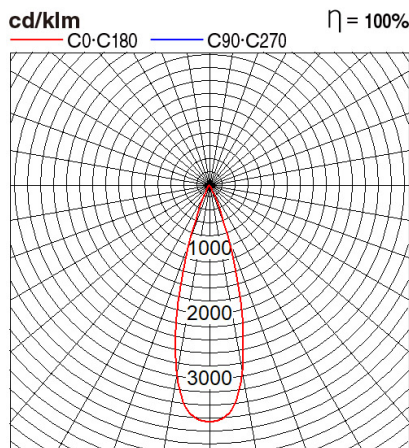

Panasonic

Certificates & Standards

RoHS

Dimension and Materials

Photometric Chart

Ref. No.	
Type of Luminaire	Downlight
	Glareless + Adjustable DL
	Ex-H
Set Model No.	NNV72606WE1A
Type of Light Source	LED
Power Input	8W
System Lumen Output	535 lm
System Efficacy	67 lm/W
Power Voltage	220V
Power Factor	0.9
Lifetime	50000H(L70)
CCT	2700K
CRI	90
SDCM	<5
Input Frequency	50/60Hz
Dimming	non-Dimmable
Dimming Range	
UGR	
Glare Cut Angle	
Beam Angle	36deg.
Rotation Angle	355deg.
Tilt Angle	30deg.
IP code	20
IK code	
Ambient Temperature Range	5 - 35°C
Surge Protection	
Classification of Luminaires	Class II
THDi	
Effective Projected Area	
Driver	External
Cut Out Size	75mm
Dimensions	85mm*115mm
Weight	2.5 kg
Body	ADC(White)
Reflector	Aluminum
Diffuser	PMMA(Transparent)
Trim	ADC(White)
Casing	
Country of Origin	China
Brand	Panasonic
Remarks	