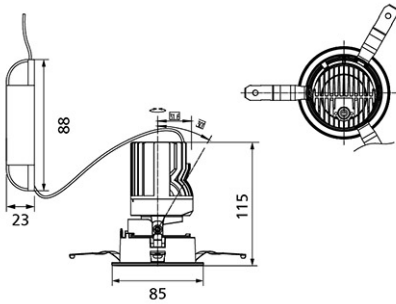

Panasonic

Certificates & Standards

RoHS

Dimension and Materials

Photometric Chart

Ref. No.	
Type of Luminaire	Downlight
	Glareless + Adjustable DL
	Ex-H
Set Model No.	NNV72606WE1A
Type of Light Source	LED
Power Input	8W
System Lumen Output	535 lm
System Efficacy	67 lm/W
Power Voltage	220V
Power Factor	0.9
Lifetime	50000H(L70)
CCT	2700K
CRI	90
SDCM	<5
Input Frequency	50/60Hz
Dimming	non-Dimmable
Dimming Range	
UGR	
Glare Cut Angle	
Beam Angle	36deg.
Rotation Angle	355deg.
Tilt Angle	30deg.
IP code	20
IK code	
Ambient Temperature Range	5 - 35°C
Surge Protection	
Classification of Luminaires	Class II
THDi	
Effective Projected Area	
Driver	External
Cut Out Size	75mm
Dimensions	85mm*115mm
Weight	2.5 kg
Body	ADC(White)
Reflector	Aluminum
Diffuser	PMMA(Transparent)
Trim	ADC(White)
Casing	
Country of Origin	China
Brand	Panasonic
Remarks	