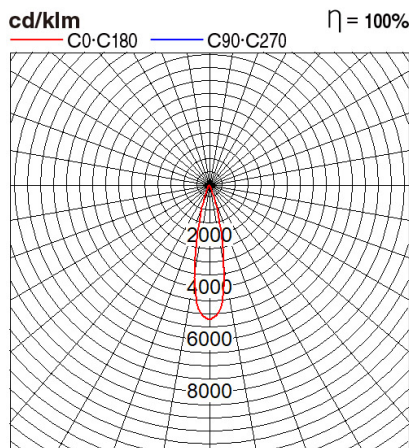

Panasonic

Certificates & Standards

RoHs

Dimension and Materials

Photometric Chart

Ref. No.	
Type of Luminaire	Downlight
	Glareless + Adjustable DL
	Ex-H
Set Model No.	NNV72607WE1A
Type of Light Source	LED
Power Input	12W
System Lumen Output	755 lm
System Efficacy	63 lm/W
Power Voltage	220V
Power Factor	0.95
Lifetime	50000H(L70)
CCT	2700K
CRI	90
SDCM	<5
Input Frequency	50/60Hz
Dimming	non-Dimmable
Dimming Range	
UGR	
Glare Cut Angle	
Beam Angle	15deg.
Rotation Angle	355deg.
Tilt Angle	30deg.
IP code	20
IK code	
Ambient Temperature Range	5 - 35°C
Surge Protection	
Classification of Luminaires	Class II
THDi	
Effective Projected Area	
Driver	External
Cut Out Size	75mm
Dimensions	85mm*115mm
Weight	2.5 kg
Body	ADC(White)
Reflector	Aluminum
Diffuser	PMMA(Transparent)
Trim	ADC(White)
Casing	
Country of Origin	China
Brand	Panasonic
Remarks	