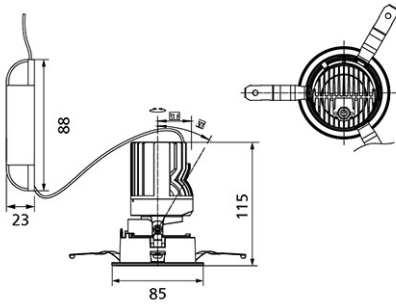

Panasonic

Certificates & Standards

RoHs

Dimension and Materials

Photometric Chart

Ref. No.	
Type of Luminaire	Downlight
	Glareless + Adjustable DL
	Ex-H
Set Model No.	NNV72607WE1A
Type of Light Source	LED
Power Input	12W
System Lumen Output	755 lm
System Efficacy	63 lm/W
Power Voltage	220V
Power Factor	0.95
Lifetime	50000H(L70)
CCT	2700K
CRI	90
SDCM	<5
Input Frequency	50/60Hz
Dimming	non-Dimmable
Dimming Range	
UGR	
Glare Cut Angle	
Beam Angle	15deg.
Rotation Angle	355deg.
Tilt Angle	30deg.
IP code	20
IK code	
Ambient Temperature Range	5 - 35°C
Surge Protection	
Classification of Luminaires	Class II
THDi	
Effective Projected Area	
Driver	External
Cut Out Size	75mm
Dimensions	85mm*115mm
Weight	2.5 kg
Body	ADC(White)
Reflector	Aluminum
Diffuser	PMMA(Transparent)
Trim	ADC(White)
Casing	
Country of Origin	China
Brand	Panasonic
Remarks	