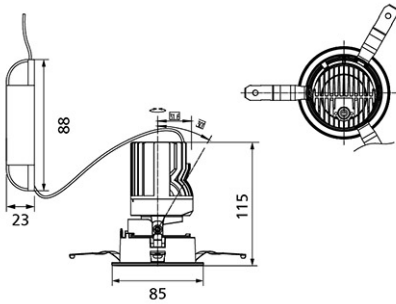

## Dimension and Materials

## Photometric Chart

Ref. No.	
Type of Luminaire	Downlight
	Glareless + Adjustable DL
	Ex-H
Set Model No.	<b>NNV72608WE1A</b>
Type of Light Source	LED
Power Input	12W
System Lumen Output	770 lm
System Efficacy	64 lm/W
Power Voltage	220V
Power Factor	0.95
Lifetime	50000H(L70)
CCT	2700K
CRI	90
SDCM	<5
Input Frequency	50/60Hz
Dimming	non-Dimmable
Dimming Range	
UGR	
Glare Cut Angle	
Beam Angle	24deg.
Rotation Angle	355deg.
Tilt Angle	30deg.
IP code	20
IK code	
Ambient Temperature Range	5 - 35°C
Surge Protection	
Classification of Luminaries	Class II
THDi	
Effective Projected Area	
Driver	External
Cut Out Size	75mm
Dimensions	85mm*115mm
Weight	2.5 kg
Body	ADC(White)
Reflector	Aluminum
Diffuser	PMMA(Transparent)
Trim	ADC(White)
Casing	
Country of Origin	China
Brand	Panasonic
Remarks	