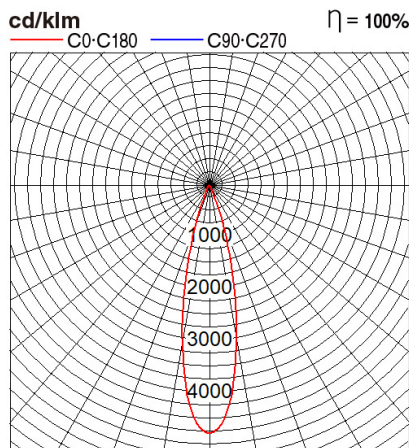

## Dimension and Materials

## Photometric Chart

Ref. No.	
Type of Luminaire	Downlight
	Glareless + Adjustable DL
	Ex-H
Set Model No.	<b>NNV72608WE1A</b>
Type of Light Source	LED
Power Input	12W
System Lumen Output	770 lm
System Efficacy	64 lm/W
Power Voltage	220V
Power Factor	0.95
Lifetime	50000H(L70)
CCT	2700K
CRI	90
SDCM	<5
Input Frequency	50/60Hz
Dimming	non-Dimmable
Dimming Range	
UGR	
Glare Cut Angle	
Beam Angle	24deg.
Rotation Angle	355deg.
Tilt Angle	30deg.
IP code	20
IK code	
Ambient Temperature Range	5 - 35°C
Surge Protection	
Classification of Luminaries	Class II
THDi	
Effective Projected Area	
Driver	External
Cut Out Size	75mm
Dimensions	85mm*115mm
Weight	2.5 kg
Body	ADC(White)
Reflector	Aluminum
Diffuser	PMMA(Transparent)
Trim	ADC(White)
Casing	
Country of Origin	China
Brand	Panasonic
Remarks	