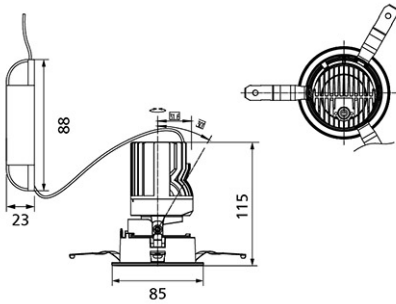

## Dimension and Materials

## Photometric Chart

Ref. No.	
Type of Luminaire	Downlight
	Glareless + Adjustable DL
	Ex-H
Set Model No.	<b>NNV72609WE1A</b>
Type of Light Source	LED
Power Input	12W
System Lumen Output	790 lm
System Efficacy	66 lm/W
Power Voltage	220V
Power Factor	0.95
Lifetime	50000H(L70)
CCT	2700K
CRI	90
SDCM	<5
Input Frequency	50/60Hz
Dimming	non-Dimmable
Dimming Range	
UGR	
Glare Cut Angle	
Beam Angle	36deg.
Rotation Angle	355deg.
Tilt Angle	30deg.
IP code	20
IK code	
Ambient Temperature Range	5 - 35°C
Surge Protection	
Classification of Luminaires	Class II
THDi	
Effective Projected Area	
Driver	External
Cut Out Size	75mm
Dimensions	85mm*115mm
Weight	2.5 kg
Body	ADC(White)
Reflector	Aluminum
Diffuser	PMMA(Transparent)
Trim	ADC(White)
Casing	
Country of Origin	China
Brand	Panasonic
Remarks	