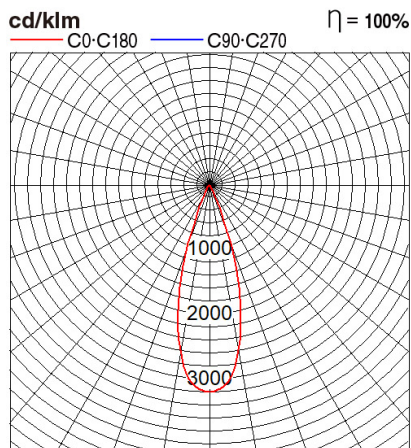

## Dimension and Materials

## Photometric Chart

Ref. No.	
Type of Luminaire	Downlight
	Glareless + Adjustable DL
	Ex-H
Set Model No.	<b>NNV72609WE1A</b>
Type of Light Source	LED
Power Input	12W
System Lumen Output	790 lm
System Efficacy	66 lm/W
Power Voltage	220V
Power Factor	0.95
Lifetime	50000H(L70)
CCT	2700K
CRI	90
SDCM	<5
Input Frequency	50/60Hz
Dimming	non-Dimmable
Dimming Range	
UGR	
Glare Cut Angle	
Beam Angle	36deg.
Rotation Angle	355deg.
Tilt Angle	30deg.
IP code	20
IK code	
Ambient Temperature Range	5 - 35°C
Surge Protection	
Classification of Luminaires	Class II
THDi	
Effective Projected Area	
Driver	External
Cut Out Size	75mm
Dimensions	85mm*115mm
Weight	2.5 kg
Body	ADC(White)
Reflector	Aluminum
Diffuser	PMMA(Transparent)
Trim	ADC(White)
Casing	
Country of Origin	China
Brand	Panasonic
Remarks	