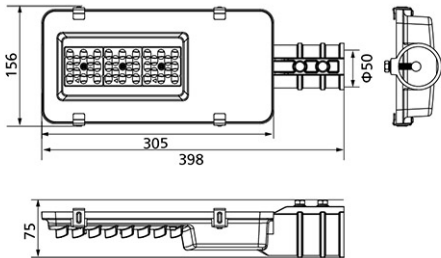

Certificates & Standards

RoHs / TISI

Dimension and Materials

Photometric Chart

Ref. No.	
Type of Luminaire	Street Light
	Standard Street Light (Pro)
	SP Street Light
Set Model No.	NNYC20011TH
Type of Light Source	LED
Power Input	30W
System Lumen Output	3600 lm
System Efficacy	120 lm/W
Power Voltage	220-240V
Power Factor	0.9
Lifetime	50000H(L70)
CCT	3000K
CRI	70
SDCM	
Input Frequency	50/60Hz
Dimming	non-Dimmable
Dimming Range	
UGR	
Glare Cut Angle	
Beam Angle	
Rotation Angle	
Tilt Angle	
IP code	66
IK code	
Ambient Temperature Range	5 - 45°C
Surge Protection	10kV
Classification of Luminaires	
THDi	
Effective Projected Area	
Driver	Integrated
Cut Out Size	
Dimensions	156mm*398mm*75mm
Weight	1.44 kg
Body	ADC12
Reflector	Glass
Diffuser	
Trim	
Casing	
Country of Origin	China
Brand	Panasonic
Remarks	