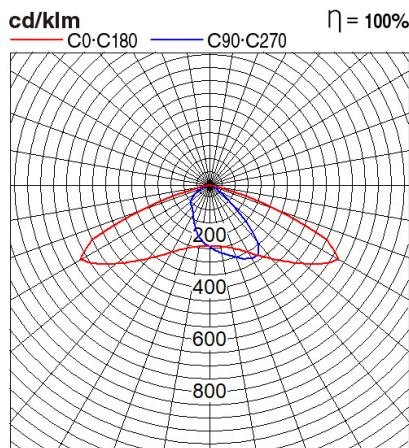

Certificates & Standards

RoHs / TISI

Dimension and Materials

Photometric Chart

Ref. No.	
Type of Luminaire	Street Light
	Standard Street Light (Pro)
	SP Street Light
Set Model No.	NNYC20011TH
Type of Light Source	LED
Power Input	30W
System Lumen Output	3600 lm
System Efficacy	120 lm/W
Power Voltage	220-240V
Power Factor	0.9
Lifetime	50000H(L70)
CCT	3000K
CRI	70
SDCM	
Input Frequency	50/60Hz
Dimming	non-Dimmable
Dimming Range	
UGR	
Glare Cut Angle	
Beam Angle	
Rotation Angle	
Tilt Angle	
IP code	66
IK code	
Ambient Temperature Range	5 - 45°C
Surge Protection	10kV
Classification of Luminaires	
THDi	
Effective Projected Area	
Driver	Integrated
Cut Out Size	
Dimensions	156mm*398mm*75mm
Weight	1.44 kg
Body	ADC12
Reflector	Glass
Diffuser	
Trim	
Casing	
Country of Origin	China
Brand	Panasonic
Remarks	