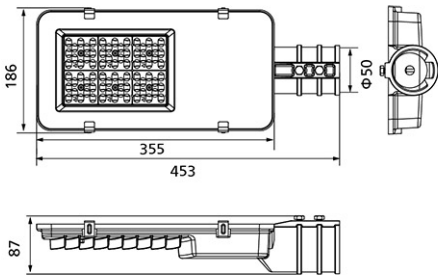

Certificates & Standards

RoHs / TISI

Dimension and Materials

Photometric Chart

Ref. No.	
Type of Luminaire	Street Light
	Standard Street Light (Pro)
	SP Street Light
Set Model No.	NNYC20012TH
Type of Light Source	LED
Power Input	60W
System Lumen Output	7200 lm
System Efficacy	120 lm/W
Power Voltage	220-240V
Power Factor	0.9
Lifetime	50000H(L70)
CCT	3000K
CRI	70
SDCM	
Input Frequency	50/60Hz
Dimming	non-Dimmable
Dimming Range	
UGR	
Glare Cut Angle	
Beam Angle	
Rotation Angle	
Tilt Angle	
IP code	66
IK code	
Ambient Temperature Range	5 - 45°C
Surge Protection	10kV
Classification of Luminaires	
THDi	
Effective Projected Area	
Driver	Integrated
Cut Out Size	
Dimensions	186mm*453mm*87mm
Weight	2.32 kg
Body	ADC12
Reflector	Glass
Diffuser	
Trim	
Casing	
Country of Origin	China
Brand	Panasonic
Remarks	