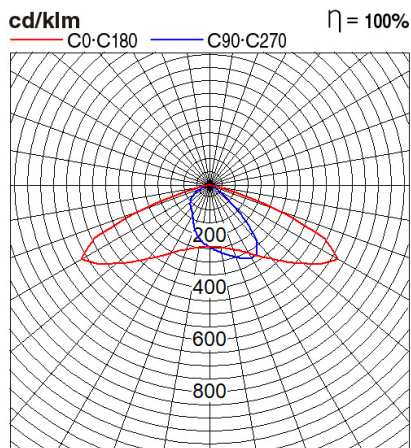

Certificates & Standards

RoHs / TISI

Dimension and Materials

Photometric Chart

Ref. No.	
Type of Luminaire	Street Light
	Standard Street Light (Pro)
	SP Street Light
Set Model No.	NNYC20012TH
Type of Light Source	LED
Power Input	60W
System Lumen Output	7200 lm
System Efficacy	120 lm/W
Power Voltage	220-240V
Power Factor	0.9
Lifetime	50000H(L70)
CCT	3000K
CRI	70
SDCM	
Input Frequency	50/60Hz
Dimming	non-Dimmable
Dimming Range	
UGR	
Glare Cut Angle	
Beam Angle	
Rotation Angle	
Tilt Angle	
IP code	66
IK code	
Ambient Temperature Range	5 - 45°C
Surge Protection	10kV
Classification of Luminaires	
THDi	
Effective Projected Area	
Driver	Integrated
Cut Out Size	
Dimensions	186mm*453mm*87mm
Weight	2.32 kg
Body	ADC12
Reflector	Glass
Diffuser	
Trim	
Casing	
Country of Origin	China
Brand	Panasonic
Remarks	