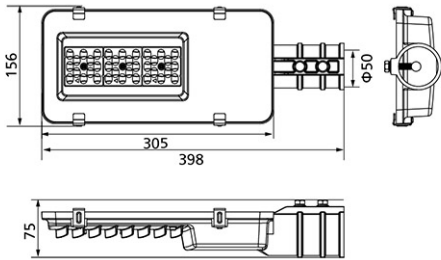

Certificates & Standards

RoHs / TISI

Dimension and Materials

Photometric Chart

Ref. No.	
Type of Luminaire	Street Light
	Standard Street Light (Pro)
	SP Street Light
Set Model No.	NNYC20051TH
Type of Light Source	LED
Power Input	30W
System Lumen Output	3600 lm
System Efficacy	120 lm/W
Power Voltage	220-240V
Power Factor	0.9
Lifetime	50000H(L70)
CCT	4000K
CRI	70
SDCM	
Input Frequency	50/60Hz
Dimming	non-Dimmable
Dimming Range	
UGR	
Glare Cut Angle	
Beam Angle	
Rotation Angle	
Tilt Angle	
IP code	66
IK code	
Ambient Temperature Range	5 - 45°C
Surge Protection	10kV
Classification of Luminaires	
THDi	
Effective Projected Area	
Driver	Integrated
Cut Out Size	
Dimensions	156mm*398mm*75mm
Weight	1.44 kg
Body	ADC12
Reflector	Glass
Diffuser	
Trim	
Casing	
Country of Origin	China
Brand	Panasonic
Remarks	