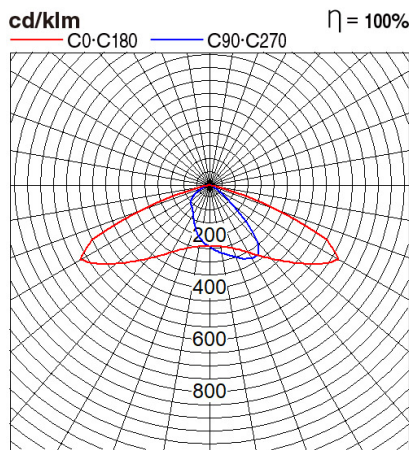

Certificates & Standards

RoHs / TISI

Dimension and Materials

Photometric Chart

Ref. No.	
Type of Luminaire	Street Light
	Standard Street Light (Pro)
	SP Street Light
Set Model No.	NNYC20051TH
Type of Light Source	LED
Power Input	30W
System Lumen Output	3600 lm
System Efficacy	120 lm/W
Power Voltage	220-240V
Power Factor	0.9
Lifetime	50000H(L70)
CCT	4000K
CRI	70
SDCM	
Input Frequency	50/60Hz
Dimming	non-Dimmable
Dimming Range	
UGR	
Glare Cut Angle	
Beam Angle	
Rotation Angle	
Tilt Angle	
IP code	66
IK code	
Ambient Temperature Range	5 - 45°C
Surge Protection	10kV
Classification of Luminaires	
THDi	
Effective Projected Area	
Driver	Integrated
Cut Out Size	
Dimensions	156mm*398mm*75mm
Weight	1.44 kg
Body	ADC12
Reflector	Glass
Diffuser	
Trim	
Casing	
Country of Origin	China
Brand	Panasonic
Remarks	