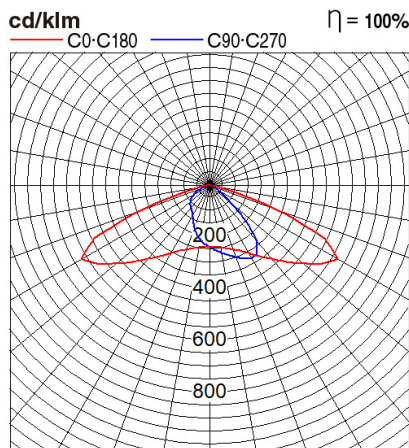

Certificates & Standards

RoHs / TISI

Dimension and Materials

Photometric Chart

Ref. No.	
Type of Luminaire	Street Light
	Standard Street Light (Pro)
	SP Street Light
Set Model No.	NNYC20052TH
Type of Light Source	LED
Power Input	60W
System Lumen Output	7200 lm
System Efficacy	120 lm/W
Power Voltage	220-240V
Power Factor	0.9
Lifetime	50000H(L70)
CCT	4000K
CRI	70
SDCM	
Input Frequency	50/60Hz
Dimming	non-Dimmable
Dimming Range	
UGR	
Glare Cut Angle	
Beam Angle	
Rotation Angle	
Tilt Angle	
IP code	66
IK code	
Ambient Temperature Range	5 - 45°C
Surge Protection	10kV
Classification of Luminaires	
THDi	
Effective Projected Area	
Driver	Integrated
Cut Out Size	
Dimensions	186mm*453mm*87mm
Weight	2.32 kg
Body	ADC12
Reflector	Glass
Diffuser	
Trim	
Casing	
Country of Origin	China
Brand	Panasonic
Remarks	