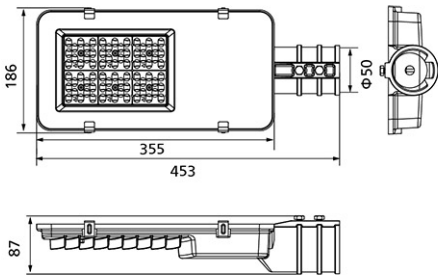

Certificates & Standards

RoHs / TISI

Dimension and Materials

Photometric Chart

Ref. No.	
Type of Luminaire	Street Light
	Standard Street Light (Pro)
	SP Street Light
Set Model No.	NNYC20052TH
Type of Light Source	LED
Power Input	60W
System Lumen Output	7200 lm
System Efficacy	120 lm/W
Power Voltage	220-240V
Power Factor	0.9
Lifetime	50000H(L70)
CCT	4000K
CRI	70
SDCM	
Input Frequency	50/60Hz
Dimming	non-Dimmable
Dimming Range	
UGR	
Glare Cut Angle	
Beam Angle	
Rotation Angle	
Tilt Angle	
IP code	66
IK code	
Ambient Temperature Range	5 - 45°C
Surge Protection	10kV
Classification of Luminaires	
THDi	
Effective Projected Area	
Driver	Integrated
Cut Out Size	
Dimensions	186mm*453mm*87mm
Weight	2.32 kg
Body	ADC12
Reflector	Glass
Diffuser	
Trim	
Casing	
Country of Origin	China
Brand	Panasonic
Remarks	