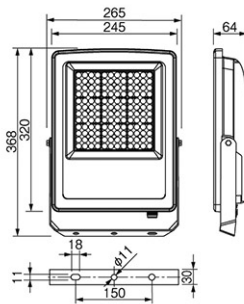

Panasonic

Certificates & Standards

RoHs / TISI

Dimension and Materials

Photometric Chart

Ref. No.	
Type of Luminaire	Floodlight
	Standard Floodlight (Pro)
	Ex
Set Model No.	NNYC20211K7
Type of Light Source	LED
Power Input	100W
System Lumen Output	12000 lm
System Efficacy	120 lm/W
Power Voltage	220-240V
Power Factor	0.9
Lifetime	50000H(L70)
CCT	3000K
CRI	70
SDCM	<5
Input Frequency	50/60Hz
Dimming	non-Dimmable
Dimming Range	
UGR	
Glare Cut Angle	
Beam Angle	30deg.
Rotation Angle	
Tilt Angle	
IP code	66
IK code	
Ambient Temperature Range	-40 - 50°C
Surge Protection	10kV
Classification of Luminaires	Class I
THDi	
Effective Projected Area	
Driver	Integrated
Cut Out Size	
Dimensions	265mm*368mm*64mm
Weight	3.1 kg
Body	ADC(Gray)
Reflector	
Diffuser	Glass(Transparent)
Trim	
Casing	
Country of Origin	China
Brand	Panasonic
Remarks	