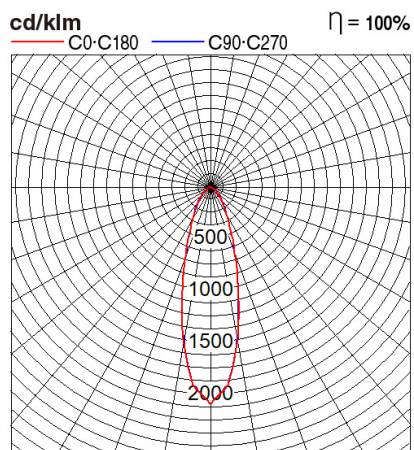

Panasonic

Certificates & Standards

RoHs / TISI

Dimension and Materials

Photometric Chart

Ref. No.	
Type of Luminaire	Floodlight
	Standard Floodlight (Pro)
	Ex
Set Model No.	NNYC20211K7
Type of Light Source	LED
Power Input	100W
System Lumen Output	12000 lm
System Efficacy	120 lm/W
Power Voltage	220-240V
Power Factor	0.9
Lifetime	50000H(L70)
CCT	3000K
CRI	70
SDCM	<5
Input Frequency	50/60Hz
Dimming	non-Dimmable
Dimming Range	
UGR	
Glare Cut Angle	
Beam Angle	30deg.
Rotation Angle	
Tilt Angle	
IP code	66
IK code	
Ambient Temperature Range	-40 - 50°C
Surge Protection	10kV
Classification of Luminaires	Class I
THDi	
Effective Projected Area	
Driver	Integrated
Cut Out Size	
Dimensions	265mm*368mm*64mm
Weight	3.1 kg
Body	ADC(Gray)
Reflector	
Diffuser	Glass(Transparent)
Trim	
Casing	
Country of Origin	China
Brand	Panasonic
Remarks	