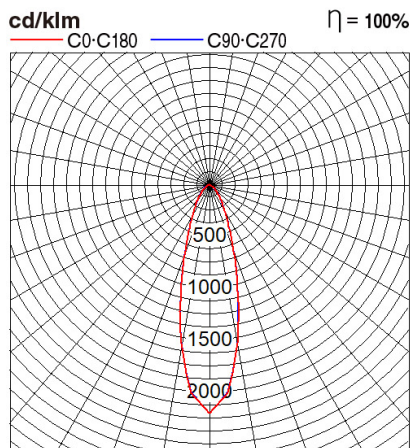

## Dimension and Materials

## Photometric Chart

Ref. No.	
Type of Luminaire	Floodlight
	Standard Floodlight (Pro)
	Ex
Set Model No.	<b>NNYC20212K7</b>
Type of Light Source	LED
Power Input	150W
System Lumen Output	18000 lm
System Efficacy	120 lm/W
Power Voltage	220-240V
Power Factor	0.9
Lifetime	50000H(L70)
CCT	3000K
CRI	70
SDCM	<5
Input Frequency	50/60Hz
Dimming	non-Dimmable
Dimming Range	
UGR	
Glare Cut Angle	
Beam Angle	30deg.
Rotation Angle	
Tilt Angle	
IP code	66
IK code	
Ambient Temperature Range	-40 - 50°C
Surge Protection	10kV
Classification of Luminaires	Class I
THDi	
Effective Projected Area	
Driver	Integrated
Cut Out Size	
Dimensions	356mm*435mm*72mm
Weight	5.4 kg
Body	ADC(Gray)
Reflector	
Diffuser	Glass(Transparent)
Trim	
Casing	
Country of Origin	China
Brand	Panasonic
Remarks	