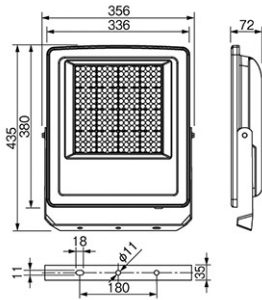

## Dimension and Materials

## Photometric Chart

Ref. No.	
Type of Luminaire	Floodlight
	Standard Floodlight (Pro)
	Ex
Set Model No.	<b>NNYC20212K7</b>
Type of Light Source	LED
Power Input	150W
System Lumen Output	18000 lm
System Efficacy	120 lm/W
Power Voltage	220-240V
Power Factor	0.9
Lifetime	50000H(L70)
CCT	3000K
CRI	70
SDCM	<5
Input Frequency	50/60Hz
Dimming	non-Dimmable
Dimming Range	
UGR	
Glare Cut Angle	
Beam Angle	30deg.
Rotation Angle	
Tilt Angle	
IP code	66
IK code	
Ambient Temperature Range	-40 - 50°C
Surge Protection	10kV
Classification of Luminaires	Class I
THDi	
Effective Projected Area	
Driver	Integrated
Cut Out Size	
Dimensions	356mm*435mm*72mm
Weight	5.4 kg
Body	ADC(Gray)
Reflector	
Diffuser	Glass(Transparent)
Trim	
Casing	
Country of Origin	China
Brand	Panasonic
Remarks	