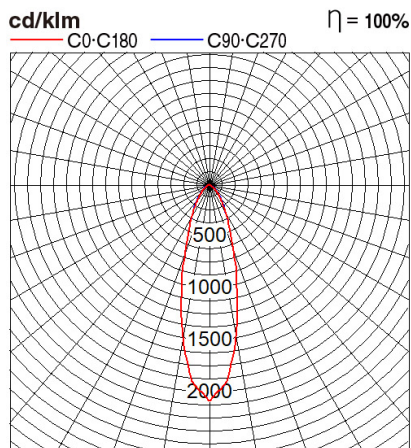

## Dimension and Materials

## Photometric Chart

Ref. No.	
Type of Luminaire	Floodlight
	Standard Floodlight (Pro)
	Ex
Set Model No.	<b>NNYC20213K7</b>
Type of Light Source	LED
Power Input	200W
System Lumen Output	24000 lm
System Efficacy	120 lm/W
Power Voltage	220-240V
Power Factor	0.9
Lifetime	50000H(L70)
CCT	3000K
CRI	70
SDCM	<5
Input Frequency	50/60Hz
Dimming	non-Dimmable
Dimming Range	
UGR	
Glare Cut Angle	
Beam Angle	30deg.
Rotation Angle	
Tilt Angle	
IP code	66
IK code	
Ambient Temperature Range	-40 - 50°C
Surge Protection	10kV
Classification of Luminaires	Class I
THDi	
Effective Projected Area	
Driver	Integrated
Cut Out Size	
Dimensions	356mm*435mm*72mm
Weight	5.4 kg
Body	ADC(Gray)
Reflector	
Diffuser	Glass(Transparent)
Trim	
Casing	
Country of Origin	China
Brand	Panasonic
Remarks	