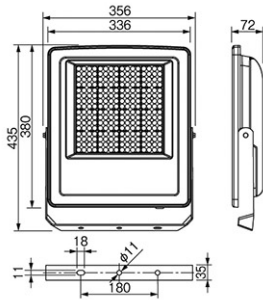

## Dimension and Materials

## Photometric Chart

Ref. No.	
Type of Luminaire	Floodlight
	Standard Floodlight (Pro)
	Ex
Set Model No.	<b>NNYC20213K7</b>
Type of Light Source	LED
Power Input	200W
System Lumen Output	24000 lm
System Efficacy	120 lm/W
Power Voltage	220-240V
Power Factor	0.9
Lifetime	50000H(L70)
CCT	3000K
CRI	70
SDCM	<5
Input Frequency	50/60Hz
Dimming	non-Dimmable
Dimming Range	
UGR	
Glare Cut Angle	
Beam Angle	30deg.
Rotation Angle	
Tilt Angle	
IP code	66
IK code	
Ambient Temperature Range	-40 - 50°C
Surge Protection	10kV
Classification of Luminaires	Class I
THDi	
Effective Projected Area	
Driver	Integrated
Cut Out Size	
Dimensions	356mm*435mm*72mm
Weight	5.4 kg
Body	ADC(Gray)
Reflector	
Diffuser	Glass(Transparent)
Trim	
Casing	
Country of Origin	China
Brand	Panasonic
Remarks	