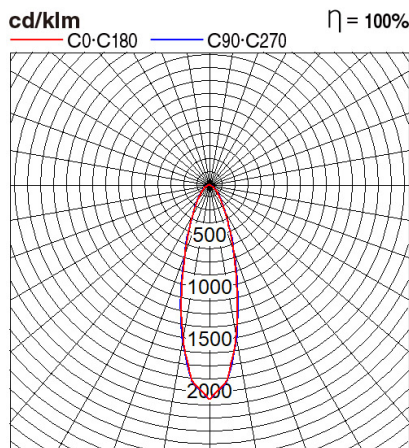

Panasonic

Certificates & Standards

RoHs / TISI

Dimension and Materials

Photometric Chart

Ref. No.	
Type of Luminaire	Floodlight
	Standard Floodlight (Pro)
	Ex
Set Model No.	NNYC20214K7
Type of Light Source	LED
Power Input	350W
System Lumen Output	42000 lm
System Efficacy	120 lm/W
Power Voltage	220-240V
Power Factor	0.9
Lifetime	50000H(L70)
CCT	3000K
CRI	70
SDCM	<5
Input Frequency	50/60Hz
Dimming	non-Dimmable
Dimming Range	
UGR	
Glare Cut Angle	
Beam Angle	30deg.
Rotation Angle	
Tilt Angle	
IP code	66
IK code	
Ambient Temperature Range	-40 - 50°C
Surge Protection	10kV
Classification of Luminaires	Class I
THDi	
Effective Projected Area	
Driver	Integrated
Cut Out Size	
Dimensions	458mm*560mm*97mm
Weight	10.5 kg
Body	ADC(Gray)
Reflector	
Diffuser	Glass(Transparent)
Trim	
Casing	
Country of Origin	China
Brand	Panasonic
Remarks	