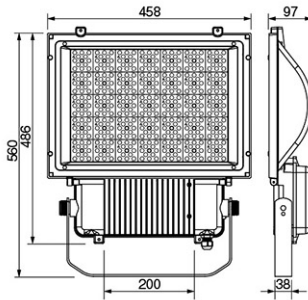

Panasonic

Certificates & Standards

RoHs / TISI

Dimension and Materials

Photometric Chart

Ref. No.	
Type of Luminaire	Floodlight
	Standard Floodlight (Pro)
	Ex
Set Model No.	NNYC20214K7
Type of Light Source	LED
Power Input	350W
System Lumen Output	42000 lm
System Efficacy	120 lm/W
Power Voltage	220-240V
Power Factor	0.9
Lifetime	50000H(L70)
CCT	3000K
CRI	70
SDCM	<5
Input Frequency	50/60Hz
Dimming	non-Dimmable
Dimming Range	
UGR	
Glare Cut Angle	
Beam Angle	30deg.
Rotation Angle	
Tilt Angle	
IP code	66
IK code	
Ambient Temperature Range	-40 - 50°C
Surge Protection	10kV
Classification of Luminaires	Class I
THDi	
Effective Projected Area	
Driver	Integrated
Cut Out Size	
Dimensions	458mm*560mm*97mm
Weight	10.5 kg
Body	ADC(Gray)
Reflector	
Diffuser	Glass(Transparent)
Trim	
Casing	
Country of Origin	China
Brand	Panasonic
Remarks	