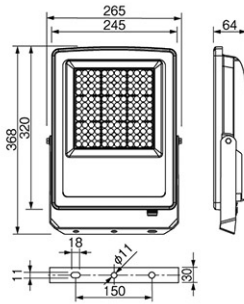

## Dimension and Materials

## Photometric Chart

Ref. No.	
Type of Luminaire	Floodlight
	Standard Floodlight (Pro)
	Ex
Set Model No.	<b>NNYC20231K7</b>
Type of Light Source	LED
Power Input	100W
System Lumen Output	12500 lm
System Efficacy	125 lm/W
Power Voltage	220-240V
Power Factor	0.9
Lifetime	50000H(L70)
CCT	5700K
CRI	70
SDCM	<5
Input Frequency	50/60Hz
Dimming	non-Dimmable
Dimming Range	
UGR	
Glare Cut Angle	
Beam Angle	30deg.
Rotation Angle	
Tilt Angle	
IP code	66
IK code	
Ambient Temperature Range	-40 - 50°C
Surge Protection	10kV
Classification of Luminaires	Class I
THDi	
Effective Projected Area	
Driver	Integrated
Cut Out Size	
Dimensions	265mm*368mm*64mm
Weight	3.1 kg
Body	ADC(Gray)
Reflector	
Diffuser	Glass(Transparent)
Trim	
Casing	
Country of Origin	China
Brand	Panasonic
Remarks	