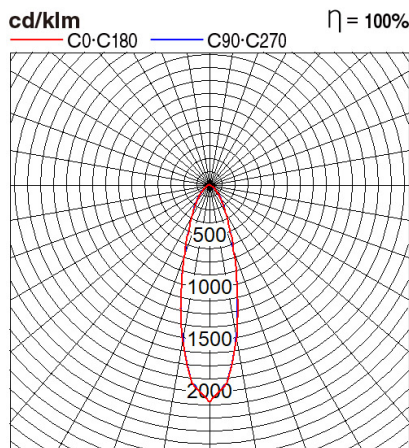

## Dimension and Materials

## Photometric Chart

Ref. No.	
Type of Luminaire	Floodlight
	Standard Floodlight (Pro)
	Ex
Set Model No.	<b>NNYC20231K7</b>
Type of Light Source	LED
Power Input	100W
System Lumen Output	12500 lm
System Efficacy	125 lm/W
Power Voltage	220-240V
Power Factor	0.9
Lifetime	50000H(L70)
CCT	5700K
CRI	70
SDCM	<5
Input Frequency	50/60Hz
Dimming	non-Dimmable
Dimming Range	
UGR	
Glare Cut Angle	
Beam Angle	30deg.
Rotation Angle	
Tilt Angle	
IP code	66
IK code	
Ambient Temperature Range	-40 - 50°C
Surge Protection	10kV
Classification of Luminaires	Class I
THDi	
Effective Projected Area	
Driver	Integrated
Cut Out Size	
Dimensions	265mm*368mm*64mm
Weight	3.1 kg
Body	ADC(Gray)
Reflector	
Diffuser	Glass(Transparent)
Trim	
Casing	
Country of Origin	China
Brand	Panasonic
Remarks	