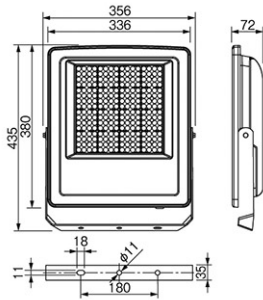

Panasonic

Certificates & Standards

RoHs / TISI

Dimension and Materials

Photometric Chart

Ref. No.	
Type of Luminaire	Floodlight
	Standard Floodlight (Pro)
	Ex
Set Model No.	NNYC20232K7
Type of Light Source	LED
Power Input	150W
System Lumen Output	18500 lm
System Efficacy	123 lm/W
Power Voltage	220-240V
Power Factor	0.9
Lifetime	50000H(L70)
CCT	5700K
CRI	70
SDCM	<5
Input Frequency	50/60Hz
Dimming	non-Dimmable
Dimming Range	
UGR	
Glare Cut Angle	
Beam Angle	30deg.
Rotation Angle	
Tilt Angle	
IP code	66
IK code	
Ambient Temperature Range	-40 - 50°C
Surge Protection	10kV
Classification of Luminaires	Class I
THDi	
Effective Projected Area	
Driver	Integrated
Cut Out Size	
Dimensions	356mm*435mm*72mm
Weight	5.4 kg
Body	ADC(Gray)
Reflector	
Diffuser	Glass(Transparent)
Trim	
Casing	
Country of Origin	China
Brand	Panasonic
Remarks	