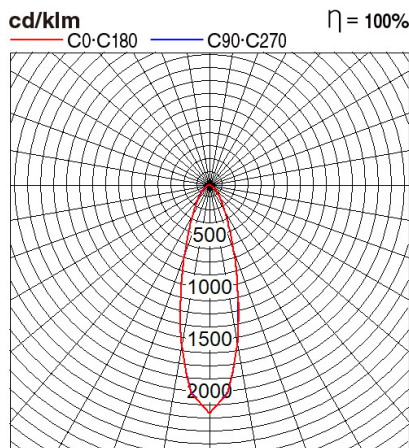

Panasonic

Certificates & Standards

RoHs / TISI

Dimension and Materials

Photometric Chart

Ref. No.	
Type of Luminaire	Floodlight
	Standard Floodlight (Pro)
	Ex
Set Model No.	NNYC20232K7
Type of Light Source	LED
Power Input	150W
System Lumen Output	18500 lm
System Efficacy	123 lm/W
Power Voltage	220-240V
Power Factor	0.9
Lifetime	50000H(L70)
CCT	5700K
CRI	70
SDCM	<5
Input Frequency	50/60Hz
Dimming	non-Dimmable
Dimming Range	
UGR	
Glare Cut Angle	
Beam Angle	30deg.
Rotation Angle	
Tilt Angle	
IP code	66
IK code	
Ambient Temperature Range	-40 - 50°C
Surge Protection	10kV
Classification of Luminaires	Class I
THDi	
Effective Projected Area	
Driver	Integrated
Cut Out Size	
Dimensions	356mm*435mm*72mm
Weight	5.4 kg
Body	ADC(Gray)
Reflector	
Diffuser	Glass(Transparent)
Trim	
Casing	
Country of Origin	China
Brand	Panasonic
Remarks	