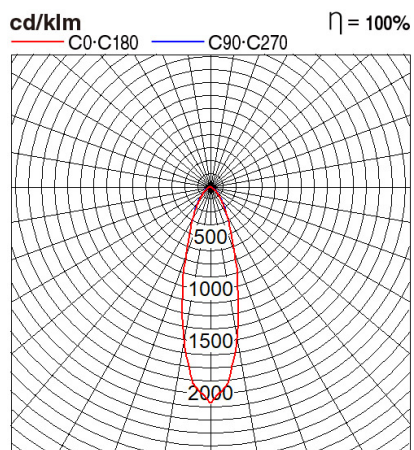

## Dimension and Materials

## Photometric Chart

Ref. No.	
Type of Luminaire	Floodlight
	Standard Floodlight (Pro)
	Ex
Set Model No.	<b>NNYC20233K7</b>
Type of Light Source	LED
Power Input	200W
System Lumen Output	25000 lm
System Efficacy	125 lm/W
Power Voltage	220-240V
Power Factor	0.9
Lifetime	50000H(L70)
CCT	5700K
CRI	70
SDCM	<5
Input Frequency	50/60Hz
Dimming	non-Dimmable
Dimming Range	
UGR	
Glare Cut Angle	
Beam Angle	30deg.
Rotation Angle	
Tilt Angle	
IP code	66
IK code	
Ambient Temperature Range	-40 - 50°C
Surge Protection	10kV
Classification of Luminaires	Class I
THDi	
Effective Projected Area	
Driver	Integrated
Cut Out Size	
Dimensions	356mm*435mm*72mm
Weight	5.4 kg
Body	ADC(Gray)
Reflector	
Diffuser	Glass(Transparent)
Trim	
Casing	
Country of Origin	China
Brand	Panasonic
Remarks	