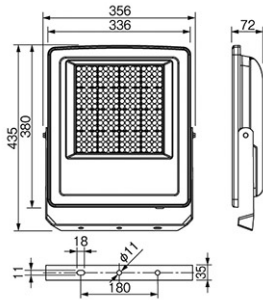

## Dimension and Materials

## Photometric Chart

Ref. No.	
Type of Luminaire	Floodlight
	Standard Floodlight (Pro)
	Ex
Set Model No.	<b>NNYC20233K7</b>
Type of Light Source	LED
Power Input	200W
System Lumen Output	25000 lm
System Efficacy	125 lm/W
Power Voltage	220-240V
Power Factor	0.9
Lifetime	50000H(L70)
CCT	5700K
CRI	70
SDCM	<5
Input Frequency	50/60Hz
Dimming	non-Dimmable
Dimming Range	
UGR	
Glare Cut Angle	
Beam Angle	30deg.
Rotation Angle	
Tilt Angle	
IP code	66
IK code	
Ambient Temperature Range	-40 - 50°C
Surge Protection	10kV
Classification of Luminaires	Class I
THDi	
Effective Projected Area	
Driver	Integrated
Cut Out Size	
Dimensions	356mm*435mm*72mm
Weight	5.4 kg
Body	ADC(Gray)
Reflector	
Diffuser	Glass(Transparent)
Trim	
Casing	
Country of Origin	China
Brand	Panasonic
Remarks	