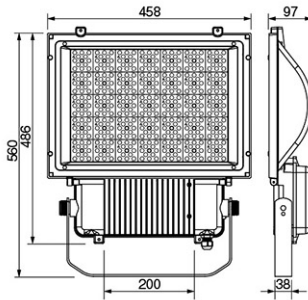

Panasonic

Certificates & Standards

RoHs / TISI

Dimension and Materials

Photometric Chart

Ref. No.	
Type of Luminaire	Floodlight
	Standard Floodlight (Pro)
	Ex
Set Model No.	NNYC20234K7
Type of Light Source	LED
Power Input	350W
System Lumen Output	44000 lm
System Efficacy	126 lm/W
Power Voltage	220-240V
Power Factor	0.9
Lifetime	50000H(L70)
CCT	5700K
CRI	70
SDCM	<5
Input Frequency	50/60Hz
Dimming	non-Dimmable
Dimming Range	
UGR	
Glare Cut Angle	
Beam Angle	30deg.
Rotation Angle	
Tilt Angle	
IP code	66
IK code	
Ambient Temperature Range	-40 - 50°C
Surge Protection	10kV
Classification of Luminaires	Class I
THDi	
Effective Projected Area	
Driver	Integrated
Cut Out Size	
Dimensions	458mm*560mm*97mm
Weight	10.5 kg
Body	ADC(Gray)
Reflector	
Diffuser	Glass(Transparent)
Trim	
Casing	
Country of Origin	China
Brand	Panasonic
Remarks	