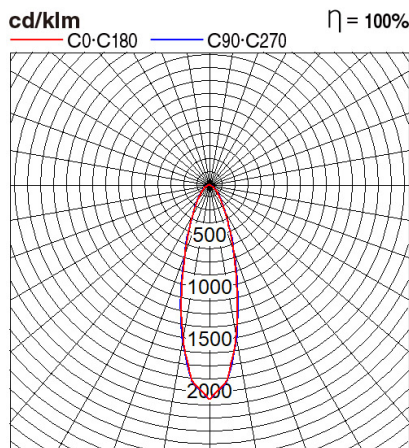

Panasonic

Certificates & Standards

RoHs / TISI

Dimension and Materials

Photometric Chart

Ref. No.	
Type of Luminaire	Floodlight
	Standard Floodlight (Pro)
	Ex
Set Model No.	NNYC20234K7
Type of Light Source	LED
Power Input	350W
System Lumen Output	44000 lm
System Efficacy	126 lm/W
Power Voltage	220-240V
Power Factor	0.9
Lifetime	50000H(L70)
CCT	5700K
CRI	70
SDCM	<5
Input Frequency	50/60Hz
Dimming	non-Dimmable
Dimming Range	
UGR	
Glare Cut Angle	
Beam Angle	30deg.
Rotation Angle	
Tilt Angle	
IP code	66
IK code	
Ambient Temperature Range	-40 - 50°C
Surge Protection	10kV
Classification of Luminaires	Class I
THDi	
Effective Projected Area	
Driver	Integrated
Cut Out Size	
Dimensions	458mm*560mm*97mm
Weight	10.5 kg
Body	ADC(Gray)
Reflector	
Diffuser	Glass(Transparent)
Trim	
Casing	
Country of Origin	China
Brand	Panasonic
Remarks	