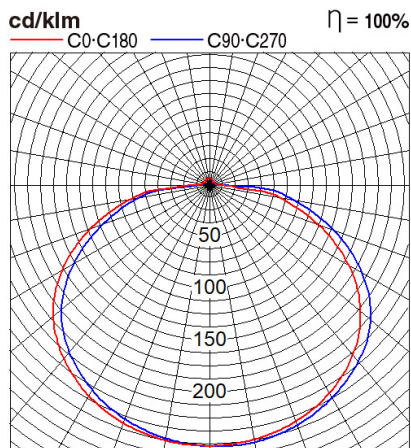

Panasonic

Certificates & Standards

RoHs

Dimension and Materials

Photometric Chart

Ref. No.	
Type of Luminaire	Street Light Smart Street Light Smart Street Light
Set Model No.	NSP10460LR
Type of Light Source	LED
Power Input	20W
System Lumen Output	3000 lm
System Efficacy	150 lm/W
Power Voltage	
Power Factor	
Lifetime	50000H(L70)
CCT	5000K
CRI	70
SDCM	
Input Frequency	
Dimming	non-Dimmable
Dimming Range	
UGR	
Glare Cut Angle	32deg.
Beam Angle	117deg.
Rotation Angle	
Tilt Angle	
IP code	66
IK code	
Ambient Temperature Range	5 - 40°C
Surge Protection	
Classification of Luminaries	
THDi	
Effective Projected Area	
Driver	Integrated
Cut Out Size	
Dimensions	434mm*896mm*269mm
Weight	
Body	ADC & Aluminium Extrusion
Reflector	
Diffuser	
Trim	
Casing	
Country of Origin	China
Brand	Panasonic
Remarks	