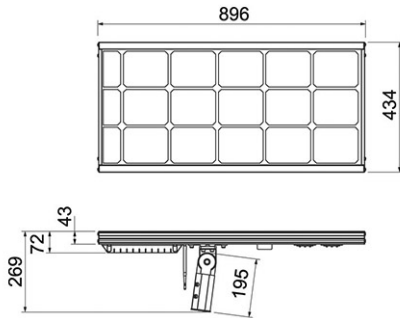

Panasonic

Certificates & Standards

RoHs

Dimension and Materials

Photometric Chart

Ref. No.	
Type of Luminaire	Street Light Smart Street Light Smart Street Light
Set Model No.	NSP10460LR
Type of Light Source	LED
Power Input	20W
System Lumen Output	3000 lm
System Efficacy	150 lm/W
Power Voltage	
Power Factor	
Lifetime	50000H(L70)
CCT	5000K
CRI	70
SDCM	
Input Frequency	
Dimming	non-Dimmable
Dimming Range	
UGR	
Glare Cut Angle	32deg.
Beam Angle	117deg.
Rotation Angle	
Tilt Angle	
IP code	66
IK code	
Ambient Temperature Range	5 - 40°C
Surge Protection	
Classification of Luminaries	
THDi	
Effective Projected Area	
Driver	Integrated
Cut Out Size	
Dimensions	434mm*896mm*269mm
Weight	
Body	ADC & Aluminium Extrusion
Reflector	
Diffuser	
Trim	
Casing	
Country of Origin	China
Brand	Panasonic
Remarks	