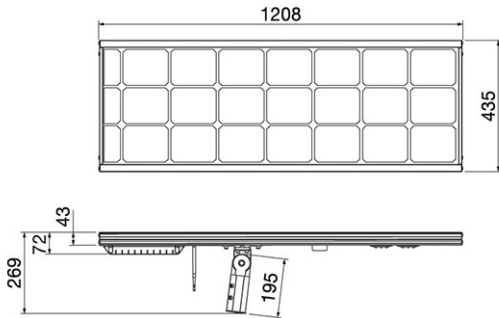

Panasonic

Certificates & Standards

RoHS

Dimension and Materials

Photometric Chart

Ref. No.	
Type of Luminaire	Street Light Smart Street Light Smart Street Light
Set Model No.	NSP10461LR
Type of Light Source	LED
Power Input	30W
System Lumen Output	4500 lm
System Efficacy	150 lm/W
Power Voltage	
Power Factor	
Lifetime	50000H(L70)
CCT	5000K
CRI	70
SDCM	
Input Frequency	
Dimming	non-Dimmable
Dimming Range	
UGR	
Glare Cut Angle	32deg.
Beam Angle	117deg.
Rotation Angle	
Tilt Angle	
IP code	66
IK code	
Ambient Temperature Range	5 - 40°C
Surge Protection	
Classification of Luminaries	
THDi	
Effective Projected Area	
Driver	Integrated
Cut Out Size	
Dimensions	435mm*1208mm*269mm
Weight	
Body	ADC & Aluminium Extrusion
Reflector	
Diffuser	
Trim	
Casing	
Country of Origin	China
Brand	Panasonic
Remarks	