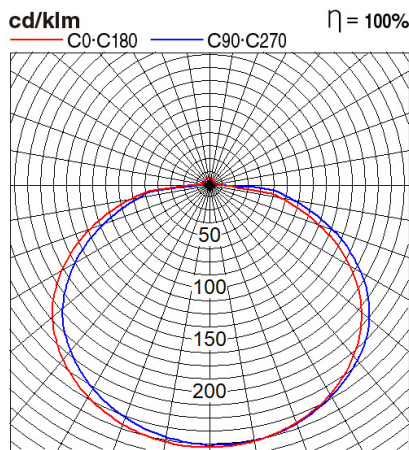

Panasonic

Certificates & Standards

RoHS

Dimension and Materials

Photometric Chart

Ref. No.	
Type of Luminaire	Street Light Smart Street Light Smart Street Light
Set Model No.	NSP10461LR
Type of Light Source	LED
Power Input	30W
System Lumen Output	4500 lm
System Efficacy	150 lm/W
Power Voltage	
Power Factor	
Lifetime	50000H(L70)
CCT	5000K
CRI	70
SDCM	
Input Frequency	
Dimming	non-Dimmable
Dimming Range	
UGR	
Glare Cut Angle	32deg.
Beam Angle	117deg.
Rotation Angle	
Tilt Angle	
IP code	66
IK code	
Ambient Temperature Range	5 - 40°C
Surge Protection	
Classification of Luminaries	
THDi	
Effective Projected Area	
Driver	Integrated
Cut Out Size	
Dimensions	435mm*1208mm*269mm
Weight	
Body	ADC & Aluminium Extrusion
Reflector	
Diffuser	
Trim	
Casing	
Country of Origin	China
Brand	Panasonic
Remarks	